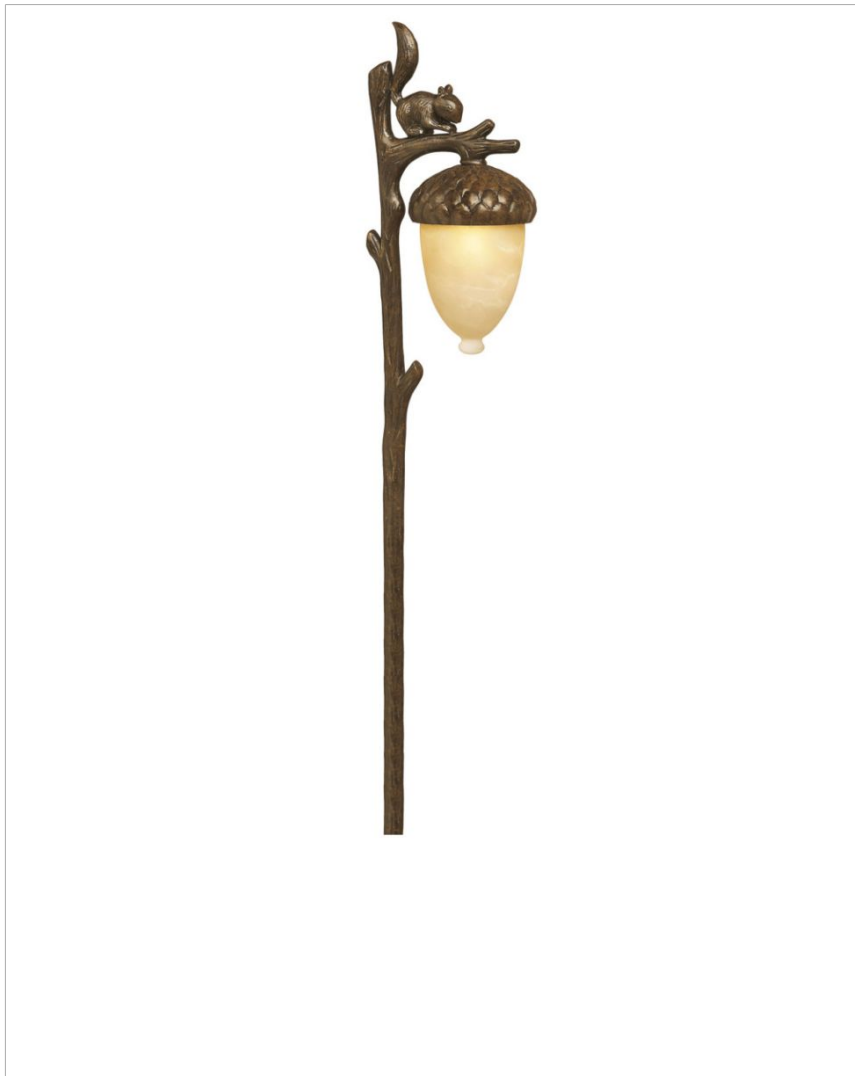

SQUIRREL

1568RB-LL
LED PATH LIGHT

DETAILS	
FINISH:	Regency Bronze
MATERIAL:	Aluminum
GLASS:	Champagne
DIMMABLE:	YES - WITH MLV ON TRANSFORMER PRIMARY

DIMENSIONS	
WIDTH:	6.5"
HEIGHT:	22"
DEPTH:	4.5
WEIGHT:	3lb

LIGHT SOURCE	
LIGHT SOURCE:	Socketed
LED NAME:	00T5-27LED-2.5
WATTAGE:	1-2.50w T5 LED *Included
VOLTAGE:	12v
VOLT AMPS:	4.6
LUMENS:	250
CRI:	90
INCANDESCENT EQUIVALENCY:	1 x 25w
DIMMABLE:	YES - WITH MLV ON TRANSFORMER PRIMARY
TRANSFORMER REQUIRED:	Yes

MOUNTING	
LEAD WIRE:	1 X 36"

SHIPPING	
CARTON LENGTH:	6
CARTON WIDTH:	9
CARTON HEIGHT:	25
CARTON WEIGHT:	6

PRODUCT DETAILS:

- Wet Rated
- LED Bulbs carry a 3-year limited warranty
- 12V systems with LED bulbs consume less energy leading to lower electricity bills and a reduced carbon footprint
- Classic lines and heritage details complement traditional architecture
- The Hinkley Home Automation App allows you to control your landscape lights anytime, anywhere. You can turn dimmers on/off and adjust sliding brightness settings remotely.
- A wiring kit and ground spike are supplied
- Add style and safety to outdoor walkways; place about 6 feet apart from one another