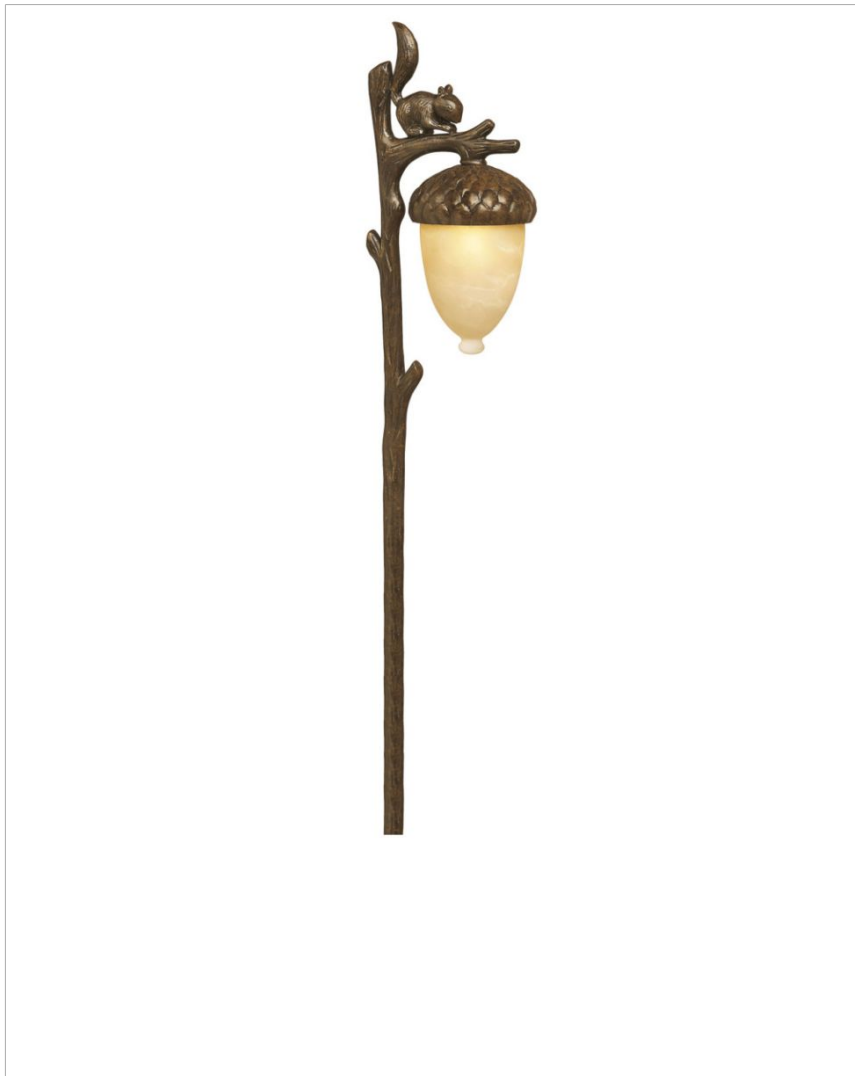

SQUIRREL

1568RB-LL
LED PATH LIGHT

| DETAILS | |
|-----------|---------------------------------------|
| FINISH: | Regency Bronze |
| MATERIAL: | Aluminum |
| GLASS: | Champagne |
| DIMMABLE: | YES - WITH MLV ON TRANSFORMER PRIMARY |

| DIMENSIONS | |
|------------|------|
| WIDTH: | 6.5" |
| HEIGHT: | 22" |
| DEPTH: | 4.5 |
| WEIGHT: | 3lb |

| LIGHT SOURCE | |
|---------------------------|---------------------------------------|
| LIGHT SOURCE: | Socketed |
| LED NAME: | 00T5-27LED-2.5 |
| WATTAGE: | 1-2.50w T5 LED *Included |
| VOLTAGE: | 12v |
| VOLT AMPS: | 4.6 |
| LUMENS: | 250 |
| CRI: | 90 |
| INCANDESCENT EQUIVALENCY: | 1 x 25w |
| DIMMABLE: | YES - WITH MLV ON TRANSFORMER PRIMARY |
| TRANSFORMER REQUIRED: | Yes |

| MOUNTING | |
|------------|---------|
| LEAD WIRE: | 1 X 36" |

| SHIPPING | |
|----------------|----|
| CARTON LENGTH: | 6 |
| CARTON WIDTH: | 9 |
| CARTON HEIGHT: | 25 |
| CARTON WEIGHT: | 6 |

PRODUCT DETAILS: