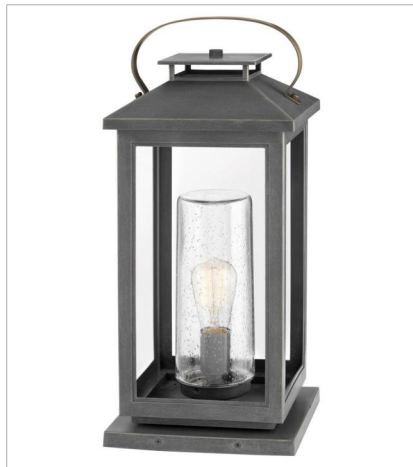

ATWATER

COASTAL
ELEMENTS™
collection

Classic and elegant, Atwater offers beauty and endurance. Constructed from a composite material and treated with an anti-fading agent, the updated coastal design incorporates elegant brass accents, handle, and an inner glass that creates a faux candle effect. The high-performance finish is resistant to rust and corrosion with a 5-year warranty.

FINISH: Ash Bronze
GLASS: Clear Seedy

1160AH
SMALL WALL MOUNT LANTERN
6.5" W, 14" H
Socketed
1-10w Med. LED, 100w Equiv.

1160AH-LL
MEDIUM WALL MOUNT LANTERN
6.5" W, 14" H
Socketed
1-2w Med. LED *Included

1164AH-LL
MEDIUM WALL MOUNT LANTERN
8.3" W, 17.5" H
Socketed
1-2w Med. LED *Included

1167AH
MEDIUM PIER MOUNT
9.5" W, 21.5" H
Socketed
1-10w Med. LED, 100w Equiv.

1167AH-LL
LARGE PIER MOUNT LANTERN
9.5" W, 21.5" H
Socketed
1-2w Med. LED *Included

Classic and elegant, Atwater offers beauty and endurance. Constructed from a composite material and treated with an anti-fading agent, the updated coastal design incorporates elegant brass accents, handle, and an inner glass that creates a faux candle effect. The high-performance finish is resistant to rust and corrosion with a 5-year warranty.