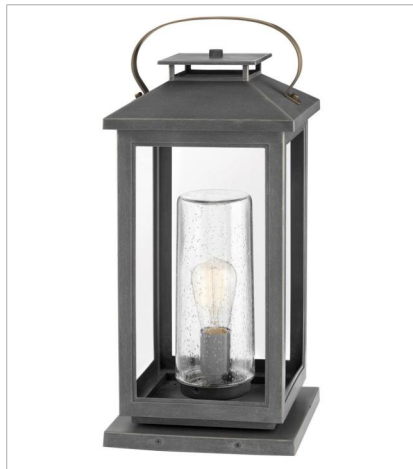

ATWATER

COASTAL
ELEMENTS™
collection

Classic and elegant, Atwater offers beauty and endurance. Constructed from a composite material and treated with an anti-fading agent, the updated coastal design incorporates elegant brass accents, handle, and an inner glass that creates a faux candle effect. The high-performance finish is resistant to rust and corrosion with a 5-year warranty.

FINISH: Ash Bronze
GLASS: Clear Seedy

1160AH
SMALL WALL MOUNT LANTERN
6.5" W, 14" H
Socketed
1-10w Med. LED, 100w Equiv.

1160AH-LL
MEDIUM WALL MOUNT LANTERN
6.5" W, 14" H
Socketed
1-2w Med. LED *Included

1164AH-LL
MEDIUM WALL MOUNT LANTERN
8.3" W, 17.5" H
Socketed
1-2w Med. LED *Included

1167AH
MEDIUM PIER MOUNT
9.5" W, 21.5" H
Socketed
1-10w Med. LED, 100w Equiv.

1167AH-LL
LARGE PIER MOUNT LANTERN
9.5" W, 21.5" H
Socketed
1-2w Med. LED *Included

Classic and elegant, Atwater offers beauty and endurance. Constructed from a composite material and treated with an anti-fading agent, the updated coastal design incorporates elegant brass accents, handle, and an inner glass that creates a faux candle effect. The high-performance finish is resistant to rust and corrosion with a 5-year warranty.