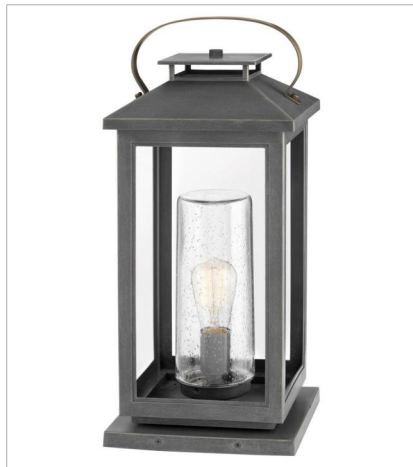

ATWATER

Classic and elegant, Atwater offers beauty and endurance. Constructed from a composite material and treated with an anti-fading agent, the updated coastal design incorporates elegant brass accents, handle, and an inner glass that creates a faux candle effect. The high-performance finish is resistant to rust and corrosion with a 5-year warranty.

FINISH: Ash Bronze
GLASS: Clear Seedy

1160AH
SMALL WALL MOUNT LANTERN
6.5" W, 14" H
Socketed
1-10w Med. LED, 100w Equiv.

1160AH-LL
MEDIUM WALL MOUNT LANTERN
6.5" W, 14" H
Socketed
1-2w Med. LED *Included

1164AH-LL
MEDIUM WALL MOUNT LANTERN
8.3" W, 17.5" H
Socketed
1-2w Med. LED *Included

1167AH
MEDIUM PIER MOUNT
9.5" W, 21.5" H
Socketed
1-10w Med. LED, 100w Equiv.

1167AH-LL
LARGE PIER MOUNT LANTERN
9.5" W, 21.5" H
Socketed
1-2w Med. LED *Included

Classic and elegant, Atwater offers beauty and endurance. Constructed from a composite material and treated with an anti-fading agent, the updated coastal design incorporates elegant brass accents, handle, and an inner glass that creates a faux candle effect. The high-performance finish is resistant to rust and corrosion with a 5-year warranty.