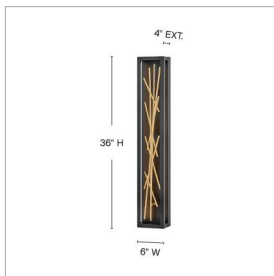

STYX

FR46400BLK

LARGE LED SCONCE

The breathtaking design of Styx fuses rich glamour with modern styling for an enthralling and dynamic silhouette with unexpected elements. An integrated LED open frame is fully dimmable, composed of clean angles in a chic Black finish. The frame illuminates textured metal branches in Gilded Gold, mingling organic and contemporary elements.

DETAILS	
FINISH:	Black
MATERIAL:	Steel
DIMMABLE:	YES - CL TYPE DIMMER (SSL7A)

DIMENSIONS	
WIDTH:	6"
HEIGHT:	36"
WEIGHT:	9lb
BACK PLATE:	6"W X 36"H
EXTENSION:	4"
TOP TO OUTLET:	18"

LIGHT SOURCE	
LIGHT SOURCE:	Integrated LED
LED NAME:	ES-FS2216C
WATTAGE:	40w LED *Included
VOLTAGE:	120v/277v
LUMENS:	2345
CRI:	94
INCANDESCENT EQUIVALENCY:	3 x 60w
DIMMABLE:	YES - CL TYPE DIMMER (SSL7A)

SHIPPING	
CARTON LENGTH:	21.5
CARTON WIDTH:	21.5
CARTON HEIGHT:	15.4
CARTON WEIGHT:	12

PRODUCT DETAILS:

- Dry Rated
- This fixture can be mounted horizontally
- This fixture can be mounted either up or down to best fit your space
- LED components carry a 5-year limited warranty
- Energy-efficient integrated LED - safer for the environment and low maintenance
- This fixture can be mounted vertically
- ADA compliant design provides added accessibility and maximum clearance
- Striking and glamorous silhouette with luxe details and a rich finish that makes a dramatic statement