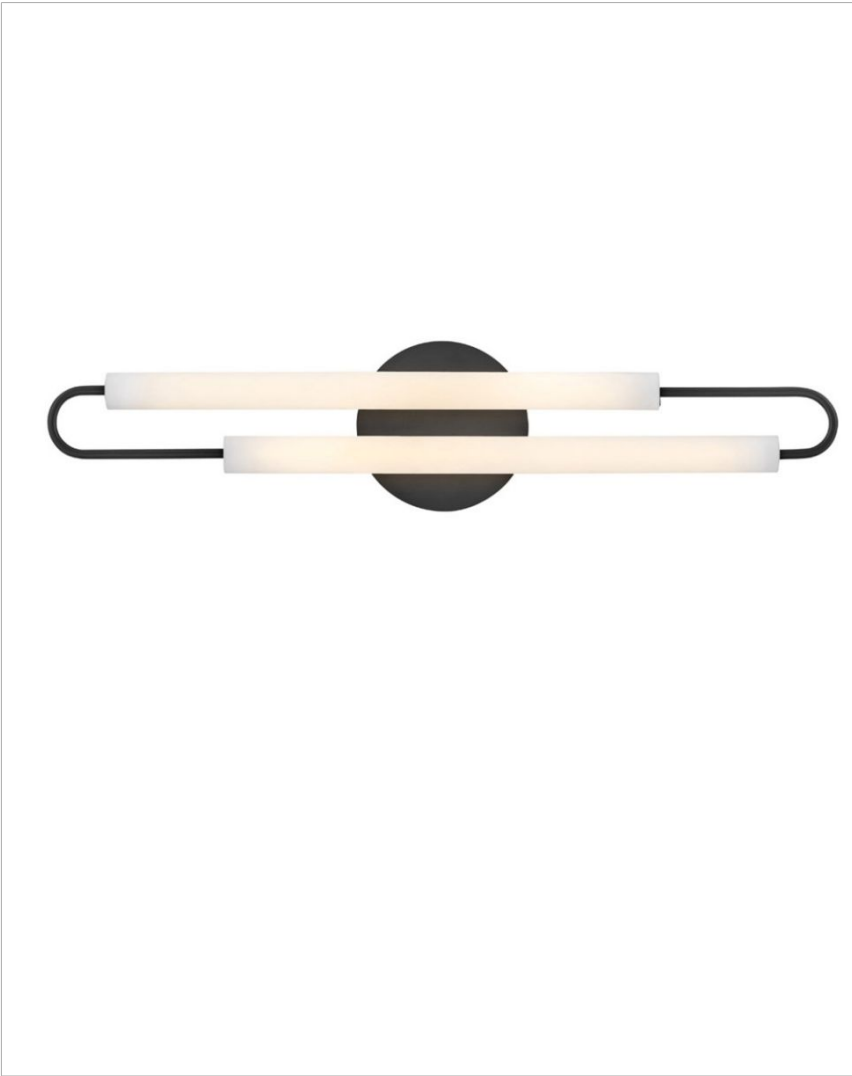

EOS

53860BK

LARGE LED VANITY

Clean and contemporary, Eos is simplicity at its finest with a double dose of style. Offset etched tubes are striking in any finish. Slim and streamlined, Eos makes a dramatic impact whether mounted horizontally or vertically.

DETAILS	
FINISH:	Black
MATERIAL:	Steel
GLASS:	Etched
DIMMABLE:	YES - CL TYPE DIMMER (SSL7A)

DIMENSIONS	
WIDTH:	25"
HEIGHT:	5.5"
WEIGHT:	2.5lb
BACK PLATE:	4.75" Dia.
EXTENSION:	3"
TOP TO OUTLET:	12.5"

LIGHT SOURCE	
LIGHT SOURCE:	Integrated LED
LED NAME:	5386XD
WATTAGE:	19w LED *Included
VOLTAGE:	120v
LUMENS:	1000
CRI:	93
INCANDESCENT EQUIVALENCY:	1 x 75w
DIMMABLE:	YES - CL TYPE DIMMER (SSL7A)

SHIPPING	
CARTON LENGTH:	24
CARTON WIDTH:	7
CARTON HEIGHT:	8
CARTON WEIGHT:	3.5

PRODUCT DETAILS:

- This fixture can be mounted horizontally
- Damp Rated
- LED components carry a 5-year limited warranty
- Bold silhouette with dramatic details creates a modern statement
- Energy-efficient integrated LED - safer for the environment and low maintenance
- This fixture can be mounted vertically
- ADA compliant design provides added accessibility and maximum clearance
- Invisimount hardware is hidden on the backplate for a clean silhouette