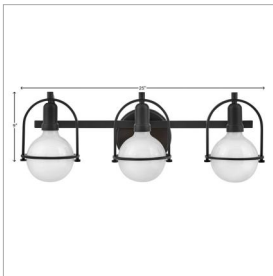

SOMERSET

53773BK

MEDIUM THREE LIGHT VANITY

Chic and elegant, Somerset exudes a quiet and precise sophistication, subtly fusing modern design with vintage appeal. A streamlined metal yoke and ring are accented by understated turned metal knobs, complementing warm illumination with an authentic edge.

DETAILS	
FINISH:	Black
MATERIAL:	Steel
GLASS:	Etched Opal
DIMMABLE:	YES - WITH DIMMABLE LAMP (NOT INCLUDED)

DIMENSIONS	
WIDTH:	25"
HEIGHT:	9"
WEIGHT:	4lb
BACK PLATE:	6" Dia.
EXTENSION:	7.5"
TOP TO OUTLET:	4.75"

LIGHT SOURCE	
LIGHT SOURCE:	Socketed
WATTAGE:	3-14w Med. LED, 100w Equiv.
VOLTAGE:	120v

SHIPPING	
CARTON LENGTH:	27.2
CARTON WIDTH:	7.5
CARTON HEIGHT:	10.2
CARTON WEIGHT:	4.6

PRODUCT DETAILS:

- This fixture can be mounted either up or down to best fit your space
- Damp Rated
- Merging the best of traditional and modern elements with a sophisticated and streamlined look
- Invisimount hardware is hidden on the backplate for a clean silhouette
- Ideal for g-style bulbs (not included)