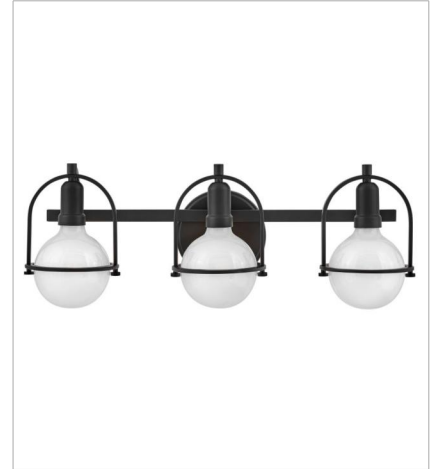

SOMERSET

Chic and elegant, Somerset exudes a quiet and precise sophistication, subtly fusing modern design with vintage appeal. A streamlined metal yoke and ring are accented by understated turned metal knobs, complementing warm illumination with an authentic edge.

FINISH: Black
GLASS: Etched Opal

53770BK
SMALL SINGLE LIGHT VANITY
6.3" W, 9" H
Socketed
1-14w Med. LED, 100w Equiv.

53772BK
SMALL TWO LIGHT VANITY
16" W, 9" H
Socketed
2-14w Med. LED, 100w Equiv.

53773BK
MEDIUM THREE LIGHT VANITY
25" W, 9" H
Socketed
3-14w Med. LED, 100w Equiv.

3405BK
MEDIUM PENDANT
15.5" W, 23" H
Socketed
1-10w Med. LED, 100w Equiv.

3407BK
SMALL PENDANT
11.5" W, 17" H
Socketed
1-8w Med. LED, 100w Equiv.

3403BK
SMALL SEMI-FLUSH MOUNT
11.5" W, 12.5" H
Socketed
1-8w Med. LED, 100w Equiv.