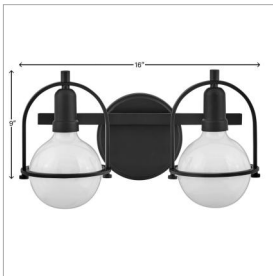

SOMERSET

53772BK

SMALL TWO LIGHT VANITY

Chic and elegant, Somerset exudes a quiet and precise sophistication, subtly fusing modern design with vintage appeal. A streamlined metal yoke and ring are accented by understated turned metal knobs, complementing warm illumination with an authentic edge.

DETAILS	
FINISH:	Black
MATERIAL:	Steel
GLASS:	Etched Opal
DIMMABLE:	YES - WITH DIMMABLE LAMP (NOT INCLUDED)

DIMENSIONS	
WIDTH:	16"
HEIGHT:	9"
WEIGHT:	2.9lb
BACK PLATE:	6" Dia.
EXTENSION:	7.5"
TOP TO OUTLET:	4.75"

LIGHT SOURCE	
LIGHT SOURCE:	Socketed
WATTAGE:	2-14w Med. LED, 100w Equiv.
VOLTAGE:	120v

SHIPPING	
CARTON LENGTH:	18.3
CARTON WIDTH:	7.5
CARTON HEIGHT:	10.2
CARTON WEIGHT:	4

PRODUCT DETAILS:

- This fixture can be mounted either up or down to best fit your space
- Damp Rated
- Merging the best of traditional and modern elements with a sophisticated and streamlined look
- Invisimount hardware is hidden on the backplate for a clean silhouette
- Ideal for g-style bulbs (not included)