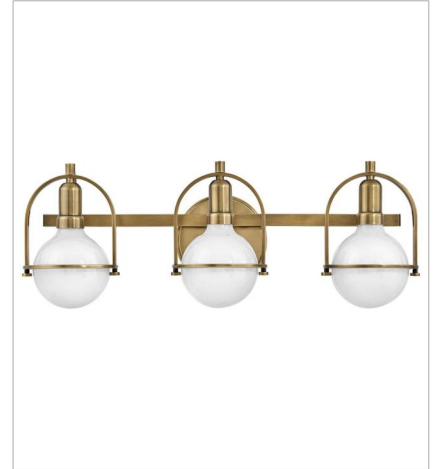

SOMERSET

Chic and elegant, Somerset exudes a quiet and precise sophistication, subtly fusing modern design with vintage appeal. A streamlined metal yoke and ring are accented by understated turned metal knobs, complementing warm illumination with an authentic edge.

FINISH: Heritage Brass
GLASS: Etched Opal

53770HB
SMALL SINGLE LIGHT VANITY
6.3" W, 9" H
Socketed
1-14w Med. LED, 100w Equiv.

53772HB
SMALL TWO LIGHT VANITY
16" W, 9" H
Socketed
2-14w Med. LED, 100w Equiv.

53773HB
MEDIUM THREE LIGHT VANITY
25" W, 9" H
Socketed
3-14w Med. LED, 100w Equiv.

3405HB
MEDIUM PENDANT
15.5" W, 23" H
Socketed
1-10w Med. LED, 100w Equiv.

3407HB
MEDIUM PENDANT
11.5" W, 17" H
Socketed
1-8w Med. LED, 100w Equiv.

3403HB
SMALL SEMI-FLUSH MOUNT
11.5" W, 12.5" H
Socketed
1-8w Med. LED, 100w Equiv.