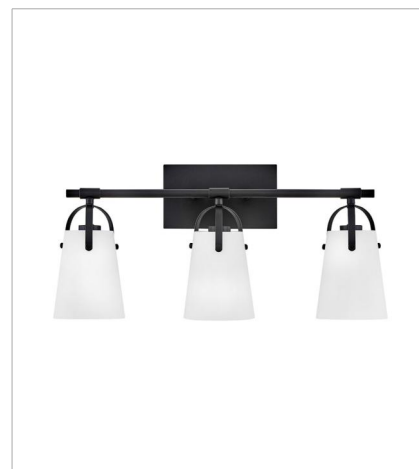

FOSTER

Clean and airy, Foster breathes composed simplicity into any bath space. Its softly tapered glass shade, suspended from arched handle prongs, creates a sophisticated transitional silhouette, enhanced by practical yet stylized details.

FINISH: Black
GLASS: Clear, Etched Opal

5130BK
MEDIUM SCONCE
5" W, 10" H
Socketed
1-14w Med. LED, 100w Equiv.

5130BK-OP
MEDIUM SCONCE
5" W, 10" H
Socketed
1-14w Med. LED, 100w Equiv.

5132BK
SMALL TWO LIGHT VANITY
13.8" W, 10.8" H
Socketed
2-14w Med. LED, 100w Equiv.

5132BK-OP
SMALL TWO LIGHT VANITY
13.8" W, 10.8" H
Socketed
2-14w Med. LED, 100w Equiv.

5133BK
MEDIUM THREE LIGHT VANITY
22.8" W, 10.8" H
Socketed
3-14w Med. LED, 100w Equiv.

5133BK-OP
MEDIUM THREE LIGHT VANITY
22.8" W, 10.8" H
Socketed
3-14w Med. LED, 100w Equiv.

FINISH: Black
GLASS: Clear, Etched Opal

5134BK
LARGE FOUR LIGHT VANITY
31.8" W, 10.8" H
Socketed
4-14w Med. LED, 100w Equiv.