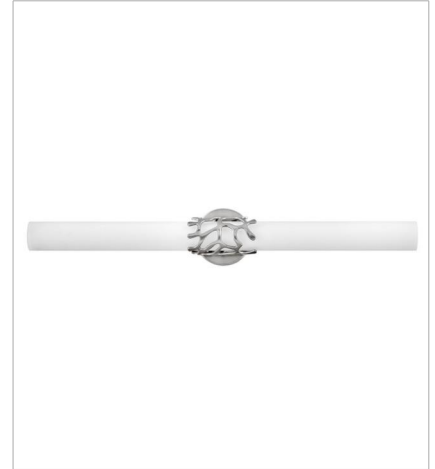

LYRA

Projecting a sense of maritime wonder, Lyra embraces modern technology without sacrificing its timeless coastal allure. An eye-catching die-cast coral bracelet centers the design and wraps etched opal glass. The transitional silhouette can be mounted horizontally or vertically with an unseen Invismount system that showcases the clean, elegant look. Offered in a variety of finishes, Lyra is sure to embellish any space.

FINISH: Brushed Nickel
GLASS: Etched Opal

50871BN
MEDIUM LED SCONCE
4.8" W, 16" H
Integrated LED
20w LED *Included

50872BN
MEDIUM LED VANITY
22.5" W, 4.8" H
Integrated LED
36w LED *Included

50873BN
LARGE LED VANITY
31.3" W, 4.8" H
Integrated LED
53w LED *Included