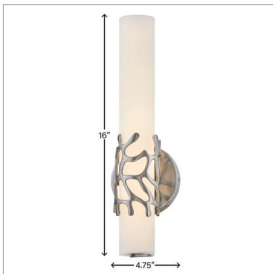

LYRA

50871BN

MEDIUM LED SCONCE

Projecting a sense of maritime wonder, Lyra embraces modern technology without sacrificing its timeless coastal allure. An eye-catching die-cast coral bracelet centers the design and wraps etched opal glass. The transitional silhouette can be mounted horizontally or vertically with an unseen Invismount system that showcases the clean, elegant look. Offered in a variety of finishes, Lyra is sure to embellish any space.

DETAILS	
FINISH:	Brushed Nickel
MATERIAL:	Aluminum
GLASS:	Etched Opal
DIMMABLE:	YES - CL TYPE DIMMER (SSL7A)

DIMENSIONS	
WIDTH:	4.8"
HEIGHT:	16"
WEIGHT:	2.8lb
BACK PLATE:	4.75" Dia.
EXTENSION:	4"
TOP TO OUTLET:	11"

LIGHT SOURCE	
LIGHT SOURCE:	Integrated LED
LED NAME:	LEVO56-304
WATTAGE:	20w LED *Included
VOLTAGE:	120v
LUMENS:	1700
CRI:	92
INCANDESCENT EQUIVALENCY:	1 x 100w
DIMMABLE:	YES - CL TYPE DIMMER (SSL7A)

SHIPPING	
CARTON LENGTH:	19.5
CARTON WIDTH:	10.5
CARTON HEIGHT:	7.5
CARTON WEIGHT:	4