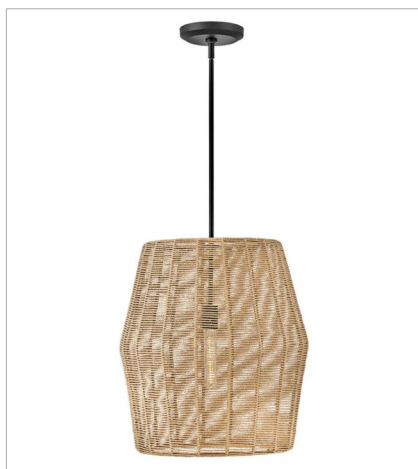

LUCA

lisa mcDennon
COLLECTION

Luca's coastal vibe is permeated with a slightly exotic edge. The bold pendant showcases a robust, woven drum shade, and a full finished cluster for plenty of functional light offered in a variety of finish options. Luca is part of the Lisa McDenon Collection.

FINISH: Black
GLASS: Clear Seedy
SHADE: Black, Camel, All Weather Rattan

40386BLK
EXTRA LARGE DRUM CHANDELIER
60" W, 17.5" H
Socketed
8-14w Med. LED, 100w Equiv.

40386BLK-CML
EXTRA LARGE DRUM CHANDELIER
60" W, 17.5" H
Socketed
8-14w Med. LED, 100w Equiv.

40387BLK
LARGE CONVERTIBLE PENDANT
20" W, 21" H
Socketed
1-14w Med. LED, 100w Equiv.

40387BLK-CML
LARGE CONVERTIBLE PENDANT
20" W, 21" H
Socketed
1-14w Med. LED, 100w Equiv.

40388BLK
DOUBLE XL MULTI TIER CHANDE...
27.8" W, 31.3" H
Socketed
10-5w Cand. LED, 60w Equiv.

hinkley.com

LUCA

Luca's coastal vibe is permeated with a slightly exotic edge. The bold pendant showcases a robust, woven drum shade, and a full finished cluster for plenty of functional light offered in a variety of finish options. Luca is part of the Lisa McDennon Collection.