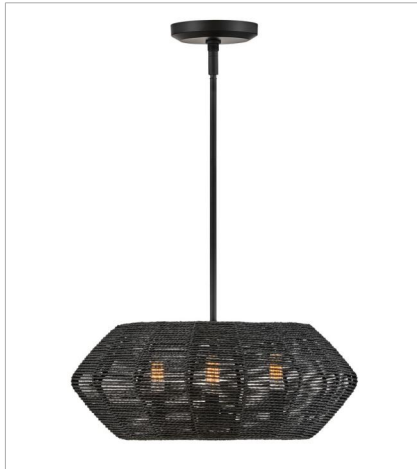

LUCA

Luca's coastal vibe is permeated with a slightly exotic edge. The bold pendant showcases a robust, woven drum shade, and a full finished cluster for plenty of functional light offered in a variety of finish options. Luca is part of the Lisa McDennon Collection.

FINISH: Black
GLASS: Clear Seedy
SHADE: Black, Camel, All Weather Rattan

40383BLK
SMALL CONVERTIBLE DRUM CHAN...
21.3" W, 8.5" H
Socketed
3-5w Cand. LED, 60w Equiv.