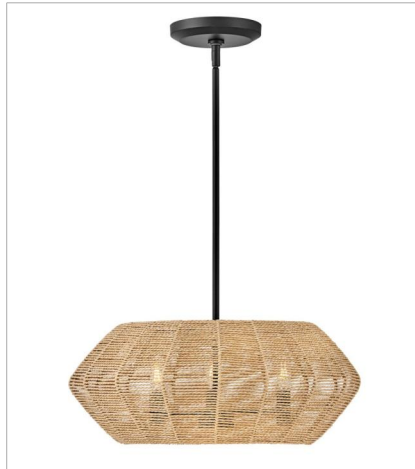

LUCA

lisa mcDennon
COLLECTION

Luca's coastal vibe is permeated with a slightly exotic edge. The bold pendant showcases a robust, woven drum shade, and a full finished cluster for plenty of functional light offered in a variety of finish options. Luca is part of the Lisa McDenon Collection.

FINISH: Black
GLASS: Clear Seedy
SHADE: Black, Camel, All Weather Rattan

40386BLK
EXTRA LARGE DRUM CHANDELIER
60" W, 17.5" H
Socketed
8-14w Med. LED, 100w Equiv.

40386BLK-CML
EXTRA LARGE DRUM CHANDELIER
60" W, 17.5" H
Socketed
8-14w Med. LED, 100w Equiv.

hinkley.com

LUCA

Luca's coastal vibe is permeated with a slightly exotic edge. The bold pendant showcases a robust, woven drum shade, and a full finished cluster for plenty of functional light offered in a variety of finish options. Luca is part of the Lisa McDennon Collection.

FINISH: Black
GLASS: Clear Seedy
SHADE: Black, Camel, All Weather Rattan

40383BLK
SMALL CONVERTIBLE DRUM CHAN...
21.3" W, 8.5" H
Socketed
3-5w Cand. LED, 60w Equiv.

40383BLK-CML
SMALL CONVERTIBLE DRUM CHAN...
21.3" W, 8.5" H
Socketed
3-5w Cand. LED, 60w Equiv.