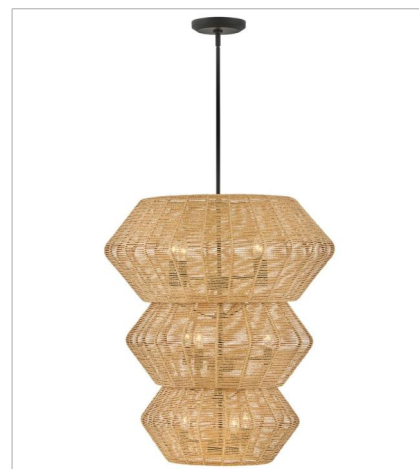

LUCA

lisa mcDennon
COLLECTION

Luca's coastal vibe is permeated with a slightly exotic edge. The bold pendant showcases a robust, woven drum shade, and a full finished cluster for plenty of functional light offered in a variety of finish options. Luca is part of the Lisa McDenon Collection.

FINISH: Black
GLASS: Clear Seedy
SHADE: Black, Camel, All Weather Rattan

40386BLK
EXTRA LARGE DRUM CHANDELIER
60" W, 17.5" H
Socketed
8-14w Med. LED, 100w Equiv.

40386BLK-CML
EXTRA LARGE DRUM CHANDELIER
60" W, 17.5" H
Socketed
8-14w Med. LED, 100w Equiv.

40387BLK
LARGE CONVERTIBLE PENDANT
20" W, 21" H
Socketed
1-14w Med. LED, 100w Equiv.

40387BLK-CML
LARGE CONVERTIBLE PENDANT
20" W, 21" H
Socketed
1-14w Med. LED, 100w Equiv.

40388BLK
DOUBLE XL MULTI TIER CHANDE...
27.8" W, 31.3" H
Socketed
10-5w Cand. LED, 60w Equiv.

hinkley.com

LUCA

Luca's coastal vibe is permeated with a slightly exotic edge. The bold pendant showcases a robust, woven drum shade, and a full finished cluster for plenty of functional light offered in a variety of finish options. Luca is part of the Lisa McDennon Collection.