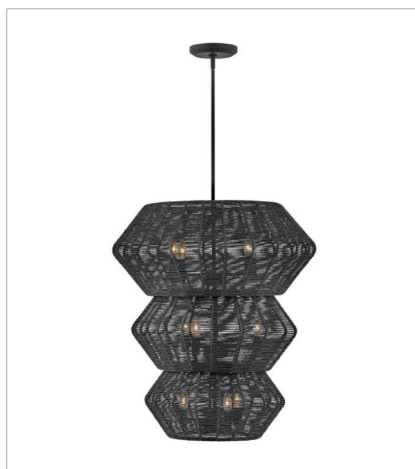

LUCA

lisa mcDennon
COLLECTION

Luca's coastal vibe is permeated with a slightly exotic edge. The bold pendant showcases a robust, woven drum shade, and a full finished cluster for plenty of functional light offered in a variety of finish options. Luca is part of the Lisa McDenon Collection.

FINISH: Black
GLASS: Clear Seedy
SHADE: Black, Camel, All Weather Rattan

40386BLK
EXTRA LARGE DRUM CHANDELIER
60" W, 17.5" H
Socketed
8-14w Med. LED, 100w Equiv.

40386BLK-CML
EXTRA LARGE DRUM CHANDELIER
60" W, 17.5" H
Socketed
8-14w Med. LED, 100w Equiv.

40387BLK
LARGE CONVERTIBLE PENDANT
20" W, 21" H
Socketed
1-14w Med. LED, 100w Equiv.

40387BLK-CML
LARGE CONVERTIBLE PENDANT
20" W, 21" H
Socketed
1-14w Med. LED, 100w Equiv.

40388BLK
DOUBLE XL MULTI TIER CHANDE...
27.8" W, 31.3" H
Socketed
10-5w Cand. LED, 60w Equiv.

hinkley.com

LUCA

Luca's coastal vibe is permeated with a slightly exotic edge. The bold pendant showcases a robust, woven drum shade, and a full finished cluster for plenty of functional light offered in a variety of finish options. Luca is part of the Lisa McDennon Collection.