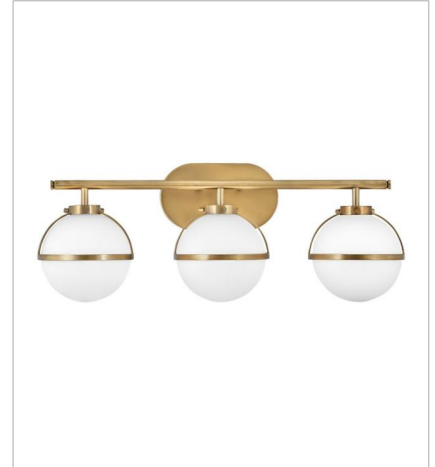

# HOLLIS

The distinctive vintage globe design of Hollis invokes a mid-century mood, yet its clean lines and sophisticated silhouette provide versatility for a variety of décors. The extra-large semi-flush provides superior lighting for rooms with lower ceilings. Etched opal glass globes shine against a Heritage Brass or a Black finish.

**FINISH:** Heritage Brass  
**GLASS:** Etched Opal

**5660HB-LL**  
SINGLE LIGHT VANITY  
6.3" W, 16" H  
Socketed  
1-5w G9 LED \*Included

**5662HB-LL**  
TWO LIGHT VANITY  
15" W, 9.3" H  
Socketed  
2-5w G9 LED \*Included

**5663HB-LL**  
THREE LIGHT VANITY  
24" W, 9.3" H  
Socketed  
3-5w G9 LED \*Included

**39675HB**  
MEDIUM FOUR LIGHT LINEAR  
42.3" W, 13.8" H  
Socketed  
4-5w G9 LED, 40w Equiv.

**39674HB**  
LARGE SEMI-FLUSH MOUNT  
32" W, 12" H  
Socketed  
5-5w G9 LED, 40w Equiv.