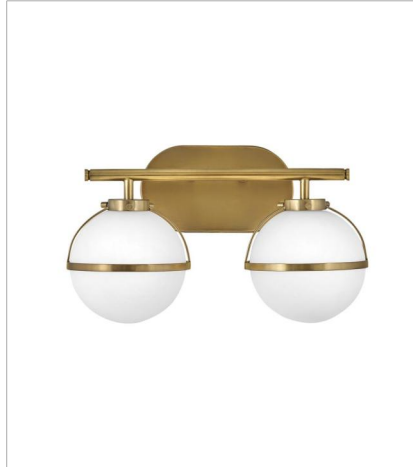

# HOLLIS

The distinctive vintage globe design of Hollis invokes a mid-century mood, yet its clean lines and sophisticated silhouette provide versatility for a variety of décors. The extra-large semi-flush provides superior lighting for rooms with lower ceilings. Etched opal glass globes shine against a Heritage Brass or a Black finish.

**FINISH:** Heritage Brass  
**GLASS:** Etched Opal

**5660HB-LL**  
SINGLE LIGHT VANITY  
6.3" W, 16" H  
Socketed  
1-5w G9 LED \*Included

**5662HB-LL**  
TWO LIGHT VANITY  
15" W, 9.3" H  
Socketed  
2-5w G9 LED \*Included

**5663HB-LL**  
THREE LIGHT VANITY  
24" W, 9.3" H  
Socketed  
3-5w G9 LED \*Included

**39675HB**  
MEDIUM FOUR LIGHT LINEAR  
42.3" W, 13.8" H  
Socketed  
4-5w G9 LED, 40w Equiv.

**39674HB**  
LARGE SEMI-FLUSH MOUNT  
32" W, 12" H  
Socketed  
5-5w G9 LED, 40w Equiv.