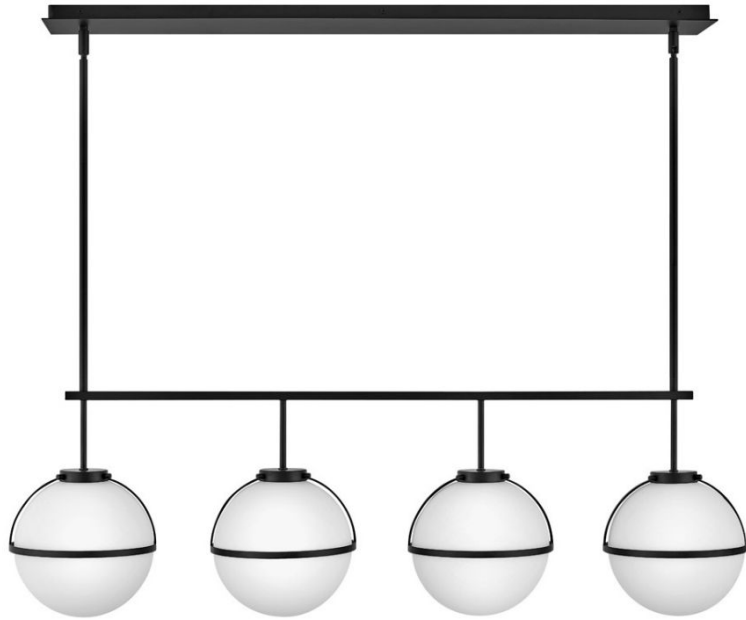

### MEDIUM FOUR LIGHT LINEAR

The distinctive vintage globe design of Hollis invokes a mid-century mood, yet its clean lines and sophisticated silhouette provide versatility for a variety of décors. The extra-large semi-flush provides superior lighting for rooms with lower ceilings. Etched opal glass globes shine against a Heritage Brass or a Black finish.

DETAILS	
FINISH:	Black
MATERIAL:	Steel
GLASS:	Etched Opal
DIMMABLE:	YES - WITH DIMMABLE LAMP (NOT INCLUDED)

DIMENSIONS	
WIDTH:	42.3"
HEIGHT:	13.8"
DEPTH:	8.3
WEIGHT:	19.1lb

LIGHT SOURCE	
LIGHT SOURCE:	Socketed
WATTAGE:	4-5w G9 LED, 40w Equiv.
VOLTAGE:	120v

MOUNTING	
CANOPY:	4.5"W X 37.5"L
LEAD WIRE:	1 X 120"
MAX HEIGHT:	46.3

SHIPPING	
CARTON LENGTH:	45.5
CARTON WIDTH:	22
CARTON HEIGHT:	11.3
CARTON WEIGHT:	24.9

#### PRODUCT DETAILS:

- Dry Rated
- Includes (2) 6" stems and (4) 12" stems to customize hanging height
- Distinctive mid-century modern elements merge with sleek and timeless forms for a vintage vibe with modern flair