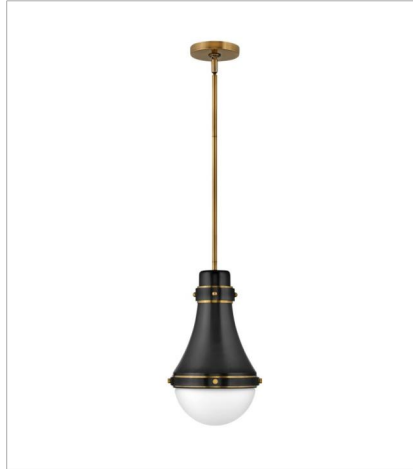

OLIVER

Oliver features an eye-catching sleek spun metal shade and etched opal glass shade beneath. Sleek metal bands and knobs add interest and reinforce its modern-meets-traditional style. Oliver is available in a robust lineup of finish combinations.

FINISH: Black with Heritage Brass accents

GLASS: Etched Opal

39054BK
MEDIUM PENDANT
14.3" W, 21.3" H
Socketed
1-12w Med. LED, 100w Equiv.

39057BK
SMALL PENDANT
9" W, 15.5" H
Socketed
1-8w Med. LED, 100w Equiv.

39051BK
MEDIUM FLUSH MOUNT
14" W, 12" H
Socketed
1-10w Med. LED, 100w Equiv.