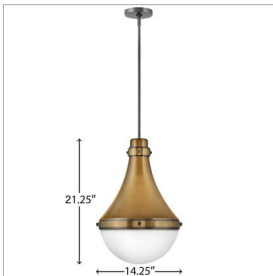

OLIVER

39054HB

MEDIUM PENDANT

Oliver features an eye-catching sleek spun metal shade and etched opal glass shade beneath. Sleek metal bands and knobs add interest and reinforce its modern-meets-traditional style. Oliver is available in a robust lineup of finish combinations.

DETAILS	
FINISH:	Heritage Brass
MATERIAL:	Steel
GLASS:	Etched Opal
SLOPE DEGREE:	90
DIMMABLE:	YES - WITH DIMMABLE LAMP (NOT INCLUDED)

DIMENSIONS	
WIDTH:	14.3"
HEIGHT:	21.3"
WEIGHT:	10lb

LIGHT SOURCE	
LIGHT SOURCE:	Socketed
WATTAGE:	1-12w Med. LED, 100w Equiv.
VOLTAGE:	120v

MOUNTING	
CANOPY:	4.75" Dia.
LEAD WIRE:	1 X 120"
MAX HEIGHT:	54

SHIPPING	
CARTON LENGTH:	16
CARTON WIDTH:	16
CARTON HEIGHT:	26.8
CARTON WEIGHT:	13.4

PRODUCT DETAILS:

- Dry Rated
- Includes (1) 6" stem and (2) 12" stems to customize hanging height
- Classic, elegant lines and timeless details enhance a traditional space
- Can be hung on a sloped ceiling