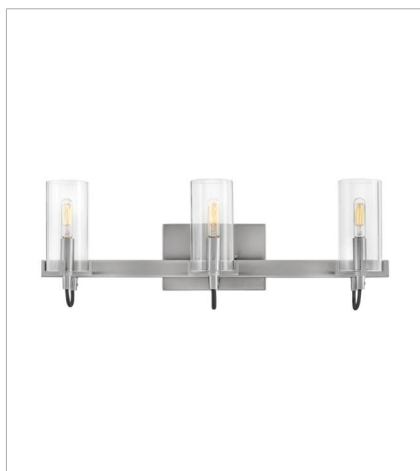

# RYDEN

A versatile stunner, Ryden's chic, modern-industrial silhouette is practical yet stylish, featuring elongated glass shades held by heavy cast prongs. Classic finishes are complemented by black, fabric-wrapped cord and subtle detailing.

**FINISH:** Brushed Nickel  
**GLASS:** Clear, Etched

**37850BN**  
MEDIUM SINGLE LIGHT SCONCE  
4.5" W, 16.3" H  
Socketed  
1-2w Med. LED \*Included

**37850BN-WH**  
MEDIUM SINGLE LIGHT SCONCE  
4.5" W, 16.3" H  
Socketed  
1-12w Med. LED \*Included, 60w Equiv.

**58062BN**  
SMALL TWO LIGHT VANITY  
13.8" W, 8.3" H  
Socketed  
2-5w Cand. LED, 60w Equiv.

**58063BN**  
MEDIUM THREE LIGHT VANITY  
23" W, 8.3" H  
Socketed  
3-5w Cand. LED, 60w Equiv.

**58064BN**  
LARGE FOUR LIGHT VANITY  
30" W, 8.3" H  
Socketed  
4-5w Cand. LED, 60w Equiv.