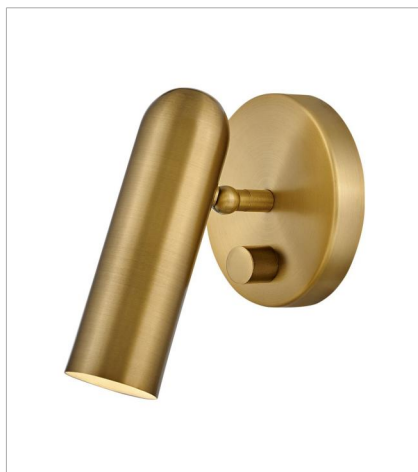

DAX

Slim and sleek, Dax is a streamlined integrated LED design. Available in either Heritage Brass or Black finish options, its petite size offers powerful lighting. The contemporary silhouette easily enhances any space with a dash of modern flair.

FINISH: Heritage Brass

32372HB
SMALL ADJUSTABLE LED SCONCE
4.8" W, 6.8" H
Integrated LED
8.50w LED *Included

32377HB
EXTRA SMALL LED PENDANT
6" W, 7" H
Integrated LED
8.50w LED *Included