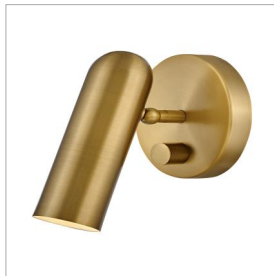

DAX

32372HB

SMALL ADJUSTABLE LED SCONCE

Slim and sleek, Dax is a streamlined integrated LED design. Available in either Heritage Brass or Black finish options, its petite size offers powerful lighting. The contemporary silhouette easily enhances any space with a dash of modern flair.

DETAILS	
FINISH:	Heritage Brass
MATERIAL:	Steel
DIMMABLE:	YES - CL TYPE DIMMER (SSL7A)

DIMENSIONS	
WIDTH:	4.8"
HEIGHT:	6.8"
WEIGHT:	1.5lb
BACK PLATE:	4.75" Dia.
EXTENSION:	7"
TOP TO OUTLET:	2.75"

LIGHT SOURCE	
LIGHT SOURCE:	Integrated LED
LED NAME:	LESF-2
WATTAGE:	8.50w LED *Included
VOLTAGE:	120v
LUMENS:	600
CRI:	90
INCANDESCENT EQUIVALENCY:	1 x 50w
DIMMABLE:	YES - CL TYPE DIMMER (SSL7A)

SHIPPING	
CARTON LENGTH:	9.3
CARTON WIDTH:	7.5
CARTON HEIGHT:	6.9
CARTON WEIGHT:	2

PRODUCT DETAILS:

- Dry Rated
- LED components carry a 5-year limited warranty
- Bold silhouette with dramatic details creates a modern statement
- Energy-efficient integrated LED - safer for the environment and low maintenance
- Includes a convenient on/off switch
- Invisimount hardware is hidden on the backplate for a clean silhouette