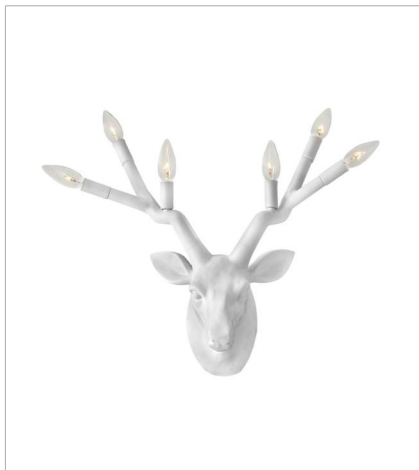

STAG

Yes, deer! A playful, contemporary take on traditional lodge décor, Stag is an over scaled sconce big on style. Featured in Black, Chalk White, or Distressed Brass, Stag bounds into any space with illumination and charm all-in-one. Sconces feature a removeable black cord with on/off switch to suit anywhere you choose to roam.

FINISH: Chalk White

30602CI

LARGE SIX LIGHT SCONCE

17.8" W, 16.3" H

Socketed

6-5w Cand. LED, 60w Equiv.

HINKLEY

HINKLEY
33000 Pin Oak Parkway
Avon Lake, OH 44012