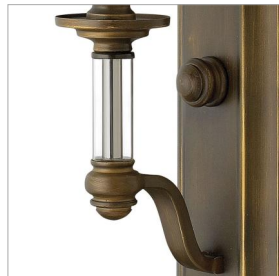

SUSSEX

4790EZ

SINGLE LIGHT SCONCE

Sussex offers traditional charm with an edge of modern luxury. The English Bronze finish, ivory fabric hardback shade, clear glass columns and candles adds to its sophistication.

DETAILS	
FINISH:	English Bronze
MATERIAL:	Metal
SHADE:	Ivory Fabric Hardback
DIMMABLE:	YES - WITH DIMMABLE LAMP (NOT INCLUDED)

DIMENSIONS	
WIDTH:	4.8"
HEIGHT:	18"
WEIGHT:	2lb
BACK PLATE:	4.75"W X 14"H
EXTENSION:	7"
TOP TO OUTLET:	11"

LIGHT SOURCE	
LIGHT SOURCE:	Socketed
WATTAGE:	1-5w Cand. LED, 60w Equiv.
VOLTAGE:	120v

SHIPPING	
CARTON LENGTH:	8.5
CARTON WIDTH:	7
CARTON HEIGHT:	18
CARTON WEIGHT:	3

PRODUCT DETAILS:

- Dry Rated
- Classic, elegant lines and timeless details enhance a traditional space