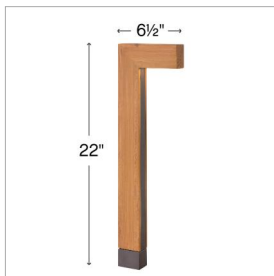

ATLANTIS

1518CD-LL

12V LARGE LED PATH LIGHT

Atlantis features a minimalist design with bold, clean lines to complement contemporary architecture with ultimate urban sophistication.

DETAILS	
FINISH:	Cedar
MATERIAL:	Natural Cedar
GLASS:	Etched Lens
DIMMABLE:	YES - WITH MLV ON TRANSFORMER PRIMARY

DIMENSIONS	
WIDTH:	6.5"
HEIGHT:	22"
DEPTH:	1.8
WEIGHT:	2lb

LIGHT SOURCE	
LIGHT SOURCE:	Socketed
LED NAME:	EA-LMW-1.5W2
WATTAGE:	1-1.50w Mini Wedge LED *Included
VOLTAGE:	12v
VOLT AMPS:	2.3
LUMENS:	150
CRI:	80
INCANDESCENT EQUIVALENCY:	1 x 25w
DIMMABLE:	YES - WITH MLV ON TRANSFORMER PRIMARY
TRANSFORMER REQUIRED:	Yes

MOUNTING	
LEAD WIRE:	1 X 36"

SHIPPING	
CARTON LENGTH:	8.5
CARTON WIDTH:	24.5
CARTON HEIGHT:	4.3
CARTON WEIGHT:	3

PRODUCT DETAILS:

- Wet Rated
- LED Bulbs carry a 3-year limited warranty
- 12V systems with LED bulbs consume less energy leading to lower electricity bills and a reduced carbon footprint
- The Hinkley Home Automation App allows you to control your landscape lights anytime, anywhere. You can turn dimmers on/off and adjust sliding brightness settings remotely.
- This design features a rich, rustic wood finish for a warm artisanal appearance
- Bold lines and a clean, minimalist style complement contemporary architecture
- A wiring kit and ground spike are supplied
- Fixture is made from natural cedar wood, featuring individually unique wood grain patterns and color tones