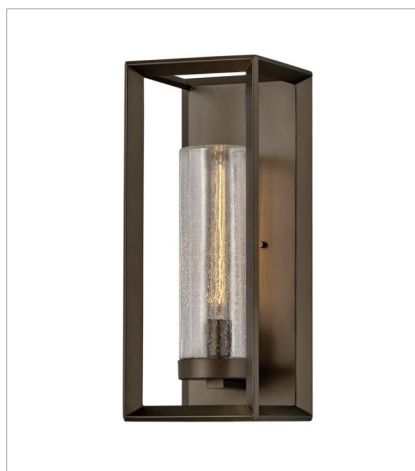

# RHODES

Rhodes exudes warmth and a handsome appeal with a clean transitional design and generous proportions. Perfectly suited for either exterior or interior spaces, the Warm Bronze and BrushedGraphite finishes perfectly complement the robust framework.

**FINISH:** Warm Bronze  
**GLASS:** Clear Seedy

**29304WB**  
LARGE SINGLE TIER  
18.3" W, 28.3" H  
Socketed  
4-5w Cand. LED, 60w Equiv.

**29304WB-LV**  
LARGE SINGLE TIER 12V  
18.3" W, 28.3" H  
Socketed  
4-3.50w Cand. LED \*Included

**29306WB**  
SIX LIGHT LINEAR  
42.3" W, 21.3" H  
Socketed  
6-10w Med. LED, 100w Equiv.

**29302WB**  
MEDIUM WALL MOUNT SCONCE  
7" W, 16.8" H  
Socketed  
1-10w Med. LED, 100w Equiv.

**29309WB**  
LARGE WALL MOUNT LANTERN  
9" W, 22" H  
Socketed  
1-10w Med. LED, 100w Equiv.