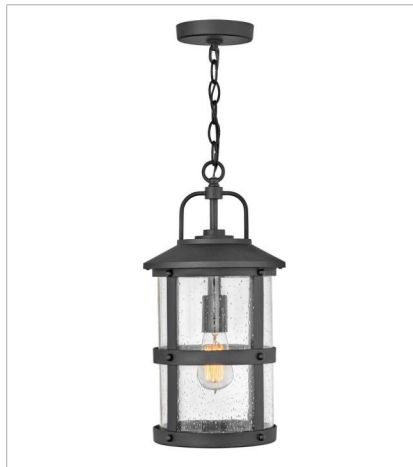

2682BK
MEDIUM HANGING LANTERN
9" W, 17.8" H
Socketed
1-12w Med. LED, 100w Equiv.