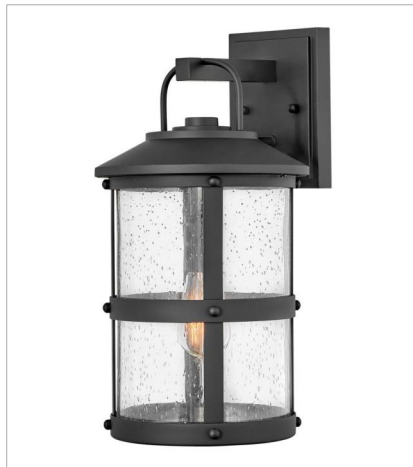

2684BK
MEDIUM WALL MOUNT LANTERN
9" W, 17.3" H
Socketed
1-12w Med. LED, 100w Equiv.