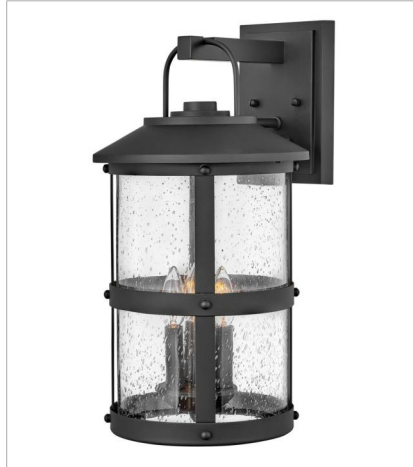

2684BK
MEDIUM WALL MOUNT LANTERN
9" W, 17.3" H
Socketed
1-12w Med. LED, 100w Equiv.

2685BK
MEDIUM WALL MOUNT LANTERN
10.5" W, 19.8" H
Socketed
3-5w Cand. LED, 60w Equiv.