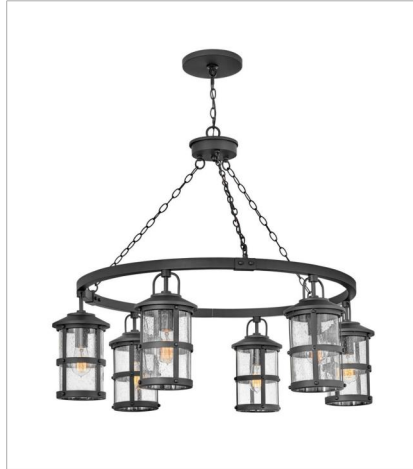

2682BK
MEDIUM HANGING LANTERN
9" W, 17.8" H
Socketed
1-12w Med. LED, 100w Equiv.

2689BK
LARGE SINGLE TIER CHANDELIER
42" W, 32" H
Socketed
6-10w Med. LED, 100w Equiv.