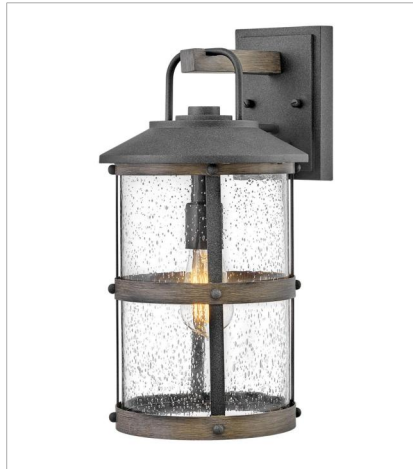

2680DZ-LL
MEDIUM WALL MOUNT LANTERN
7.3" W, 14.5" H
Socketed
1-2w Med. LED *Included

2684DZ-LV
MEDIUM WALL MOUNT LANTERN 12V
9" W, 17.3" H
Socketed
1-3.50w Med. LED *Included