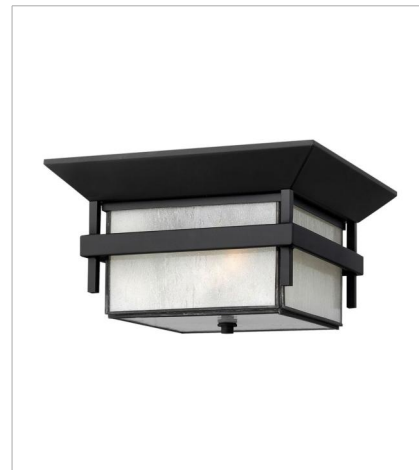

2573SK
MEDIUM FLUSH MOUNT
12.3" W, 7" H
Socketed
2-10w Med. LED, 60w Equiv.