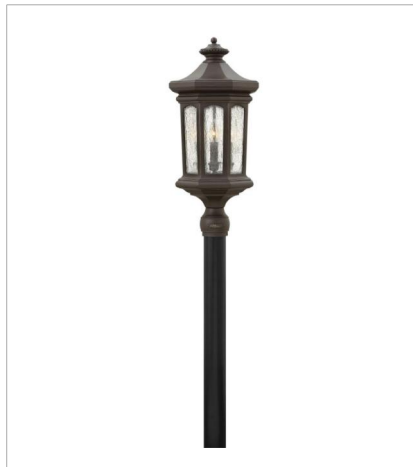

RALEY

Raley's regal appearance features a cast aluminum construction, flourishing details, and glass panels for a dignified style statement.

FINISH: Oil Rubbed Bronze
GLASS: Clear Water Glass, Clear Seedy

1513OZ-LL
12V PATH LIGHT
4.5" W, 22" H
Socketed
1-1.50w T5 LED *Included

1600OZ
SMALL WALL MOUNT LANTERN
7.3" W, 16.8" H
Socketed
1-10w Med. LED, 60w Equiv.

1605OZ
LARGE WALL MOUNT LANTERN
11.8" W, 31.5" H
Socketed
4-5w Cand. LED, 40w Equiv.

1601OZ
LARGE POST TOP OR PIER MOUN...
11.8" W, 26.3" H
Socketed
4-5w Cand. LED, 40w Equiv.

1601OZ-LV
LARGE POST MOUNT LANTERN
11.8" W, 26.3" H
Socketed
4-3.50w Cand. LED *Included

HINKLEY

HINKLEY
33000 Pin Oak Parkway
Avon Lake, OH 44012