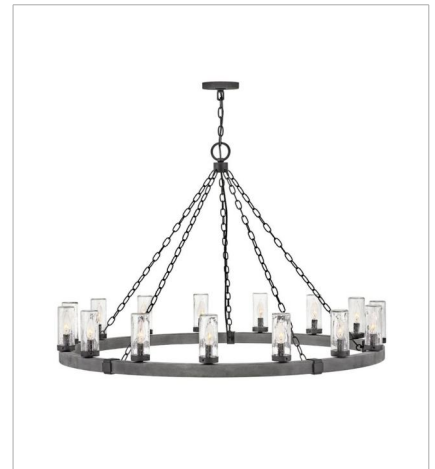

**FINISH:** Aged Zinc with Distressed Black accents

**GLASS:** Clear Seedy, Etched

**29206DZ**  
MEDIUM SINGLE TIER  
24" W, 23.3" H  
Socketed  
6-5w Cand. LED, 60w Equiv.

**29206DZ-LV**  
MEDIUM SINGLE TIER 12V CHAN...  
24" W, 23.3" H  
Socketed  
6-3.50w Cand. LED \*Included

**29207DZ**  
LARGE SINGLE TIER  
38" W, 28.5" H  
Socketed  
12-5w Cand. LED, 60w Equiv.

**29208DZ**  
LARGE SINGLE TIER  
30" W, 27.8" H  
Socketed  
9-5w Cand. LED, 60w Equiv.

**29208DZ-LV**  
MEDIUM SINGLE TIER 12V CHAN...  
30" W, 27.8" H  
Socketed  
9-3.50w Cand. LED \*Included

**29209DZ**  
EXTRA LARGE SINGLE TIER  
46" W, 30.5" H  
Socketed  
15-5w Cand. LED, 60w Equiv.

**FINISH:** Aged Zinc with Distressed Black accents

**GLASS:** Clear Seedy, Etched

**29203DZ**

MEDIUM FLUSH MOUNT

15" W, 4.8" H

Socketed

3-5w Cand. LED, 40w Equiv.