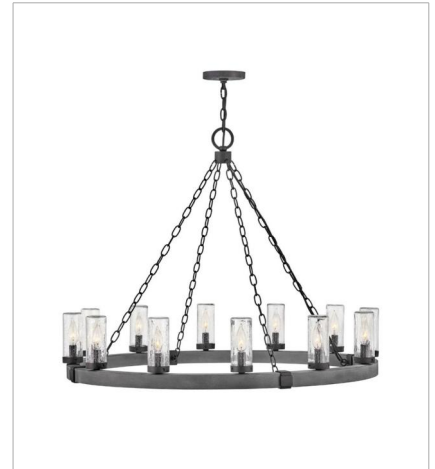

**FINISH:** Aged Zinc with Distressed Black accents

**GLASS:** Clear Seedy, Etched

**29206DZ**  
MEDIUM SINGLE TIER  
24" W, 23.3" H  
Socketed  
6-5w Cand. LED, 60w Equiv.

**29206DZ-LV**  
MEDIUM SINGLE TIER 12V CHAN...  
24" W, 23.3" H  
Socketed  
6-3.50w Cand. LED \*Included

**29207DZ**  
LARGE SINGLE TIER  
38" W, 28.5" H  
Socketed  
12-5w Cand. LED, 60w Equiv.

**29208DZ**  
LARGE SINGLE TIER  
30" W, 27.8" H  
Socketed  
9-5w Cand. LED, 60w Equiv.

**29208DZ-LV**  
MEDIUM SINGLE TIER 12V CHAN...  
30" W, 27.8" H  
Socketed  
9-3.50w Cand. LED \*Included

**29209DZ**  
EXTRA LARGE SINGLE TIER  
46" W, 30.5" H  
Socketed  
15-5w Cand. LED, 60w Equiv.

**FINISH:** Aged Zinc with Distressed Black accents

**GLASS:** Clear Seedy, Etched

**29203DZ**

MEDIUM FLUSH MOUNT

15" W, 4.8" H

Socketed

3-5w Cand. LED, 40w Equiv.