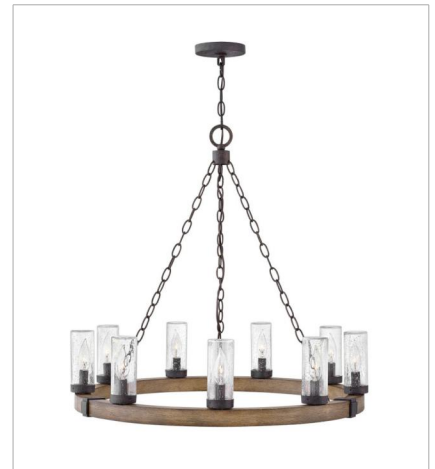

FINISH: Sequoia with Iron Rust accents
GLASS: Clear Seedy, Etched

5940SQ
SINGLE LIGHT VANITY
5" W, 11" H
Socketed
1-10w Med. LED, 100w Equiv.

5941SQ-LL
LARGE SINGLE LIGHT VANITY
5" W, 20" H
Socketed
1-6w Med. LED *Included

29206SQ
MEDIUM SINGLE TIER
24" W, 23.3" H
Socketed
6-5w Cand. LED, 60w Equiv.

HINKLEY

HINKLEY
33000 Pin Oak Parkway
Avon Lake, OH 44012

PHONE: (440) 653-5500
Toll Free: 1 (800) 446-5539

hinkley.com

SAWYER

The fresh, rustic design of the Sawyer collection will inject any outdoor living experience with the warm, cozy ambiance of an indoor setting. Constructed with Hinkley's own anti-corrosion coating, Sawyer ensures maximum resiliency and performance in the elements.

FINISH: Sequoia with Iron Rust accents
GLASS: Clear Seedy, Etched

29206SQ-LL
MEDIUM SINGLE TIER
24" W, 23.3" H
Socketed
6-2w Cand. LED *Included

29206SQ-LV
MEDIUM SINGLE TIER CHANDELI...
24" W, 23.3" H
Socketed
6-3.50w Cand. LED *Included

29207SQ
LARGE SINGLE TIER
38" W, 28.5" H
Socketed
12-5w Cand. LED, 60w Equiv.

29207SQ-LL
LARGE SINGLE TIER
38" W, 28.5" H
Socketed
12-2w Cand. LED *Included

29208SQ
LARGE SINGLE TIER
30" W, 27.8" H
Socketed
9-5w Cand. LED, 60w Equiv.