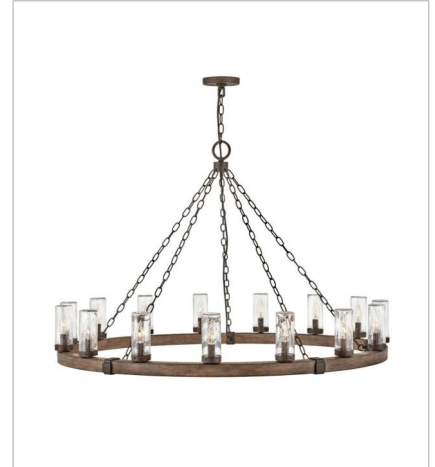

FINISH: Sequoia with Iron Rust accents
GLASS: Clear Seedy, Etched

5940SQ
SINGLE LIGHT VANITY
5" W, 11" H
Socketed
1-10w Med. LED, 100w Equiv.

5941SQ-LL
LARGE SINGLE LIGHT VANITY
5" W, 20" H
Socketed
1-6w Med. LED *Included

FINISH: Sequoia with Iron Rust accents
GLASS: Clear Seedy, Etched

29206SQ-LL
MEDIUM SINGLE TIER
24" W, 23.3" H
Socketed
6-2w Cand. LED *Included

29206SQ-LV
MEDIUM SINGLE TIER CHANDELI...
24" W, 23.3" H
Socketed
6-3.50w Cand. LED *Included

29208SQ-LL
LARGE SINGLE TIER
30" W, 27.8" H
Socketed
9-2w Cand. LED *Included

HINKLEY

HINKLEY
33000 Pin Oak Parkway
Avon Lake, OH 44012

PHONE: (440) 653-5500
Toll Free: 1 (800) 446-5539

hinkley.com

SAWYER

The fresh, rustic design of the Sawyer collection will inject any outdoor living experience with the warm, cozy ambiance of an indoor setting. Constructed with Hinkley's own anti-corrosion coating, Sawyer ensures maximum resiliency and performance in the elements.

FINISH: Sequoia with Iron Rust accents
GLASS: Clear Seedy, Etched

29208SQ-LV
MEDIUM SINGLE TIER CHANDELI...
30" W, 27.8" H
Socketed
9-3.50w Cand. LED *Included

29209SQ
EXTRA LARGE SINGLE TIER
46" W, 30.5" H
Socketed
15-5w Cand. LED, 60w Equiv.