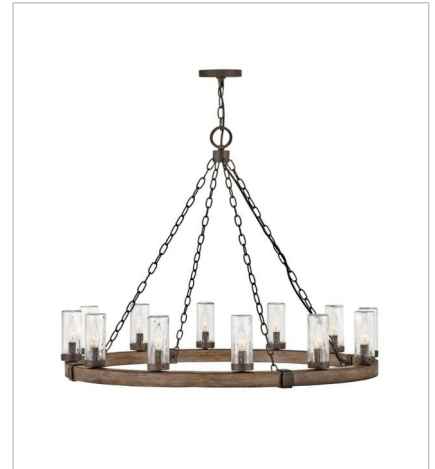

FINISH: Sequoia with Iron Rust accents
GLASS: Clear Seedy, Etched

5940SQ
SINGLE LIGHT VANITY
5" W, 11" H
Socketed
1-10w Med. LED, 100w Equiv.

5941SQ-LL
LARGE SINGLE LIGHT VANITY
5" W, 20" H
Socketed
1-6w Med. LED *Included

29206SQ
MEDIUM SINGLE TIER
24" W, 23.3" H
Socketed
6-5w Cand. LED, 60w Equiv.

HINKLEY

HINKLEY
33000 Pin Oak Parkway
Avon Lake, OH 44012

PHONE: (440) 653-5500
Toll Free: 1 (800) 446-5539

hinkley.com

SAWYER

The fresh, rustic design of the Sawyer collection will inject any outdoor living experience with the warm, cozy ambiance of an indoor setting. Constructed with Hinkley's own anti-corrosion coating, Sawyer ensures maximum resiliency and performance in the elements.

FINISH: Sequoia with Iron Rust accents
GLASS: Clear Seedy, Etched

29206SQ-LL
MEDIUM SINGLE TIER
24" W, 23.3" H
Socketed
6-2w Cand. LED *Included

29206SQ-LV
MEDIUM SINGLE TIER CHANDELI...
24" W, 23.3" H
Socketed
6-3.50w Cand. LED *Included

29207SQ
LARGE SINGLE TIER
38" W, 28.5" H
Socketed
12-5w Cand. LED, 60w Equiv.

29207SQ-LL
LARGE SINGLE TIER
38" W, 28.5" H
Socketed
12-2w Cand. LED *Included

29208SQ
LARGE SINGLE TIER
30" W, 27.8" H
Socketed
9-5w Cand. LED, 60w Equiv.