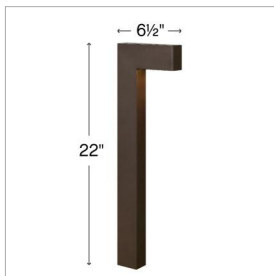

ATLANTIS

1518BZ-LL

12V SMALL LED PATH LIGHT

Atlantis features a minimalist design with bold, clean lines to complement contemporary architecture with ultimate urban sophistication.

DETAILS	
FINISH:	Bronze
MATERIAL:	Aluminum
GLASS:	Etched Lens
DIMMABLE:	YES - WITH MLV ON TRANSFORMER PRIMARY

DIMENSIONS	
WIDTH:	6.5"
HEIGHT:	22"
DEPTH:	1.8
WEIGHT:	2lb

LIGHT SOURCE	
LIGHT SOURCE:	Socketed
LED NAME:	EA-LMW-1.5W2
WATTAGE:	1-1.50w Mini Wedge LED *Included
VOLTAGE:	12v
VOLT AMPS:	2.3
LUMENS:	150
CRI:	80
INCANDESCENT EQUIVALENCY:	1 x 25w
DIMMABLE:	YES - WITH MLV ON TRANSFORMER PRIMARY
TRANSFORMER REQUIRED:	Yes

MOUNTING	
LEAD WIRE:	1 X 36"

SHIPPING	
CARTON LENGTH:	8.5
CARTON WIDTH:	24.5
CARTON HEIGHT:	4.3
CARTON WEIGHT:	3

PRODUCT DETAILS:

- Wet Rated
- LED Bulbs carry a 3-year limited warranty
- 12V systems with LED bulbs consume less energy leading to lower electricity bills and a reduced carbon footprint
- The Hinkley Home Automation App allows you to control your landscape lights anytime, anywhere. You can turn dimmers on/off and adjust sliding brightness settings remotely.
- Bold lines and a clean, minimalist style complement contemporary architecture
- A wiring kit and ground spike are supplied
- Add style and safety to outdoor walkways; place about 6 feet apart from one another