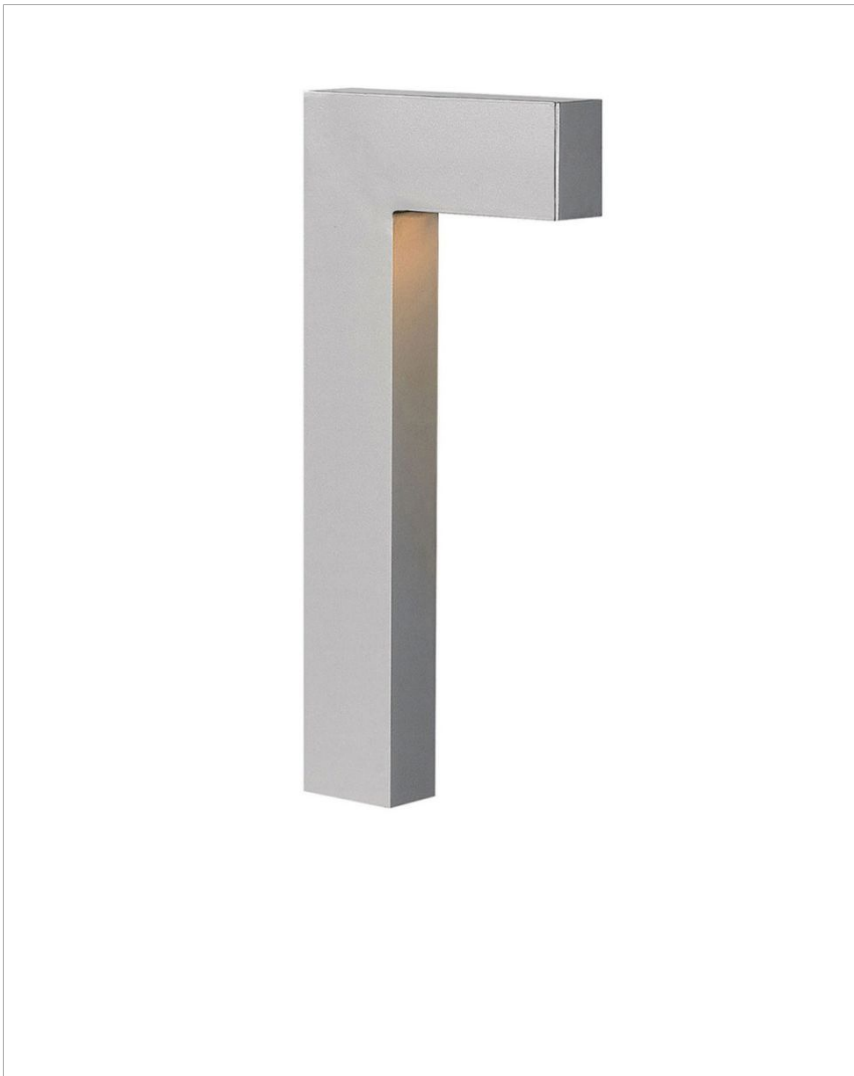

ATLANTIS

15014TT-LL

12V SMALL LED PATH LIGHT

Atlantis features a minimalist design with bold, clean lines to complement contemporary architecture with ultimate urban sophistication.

DETAILS	
FINISH:	Titanium
MATERIAL:	Aluminum
GLASS:	Etched Lens
DIMMABLE:	YES - WITH MLV ON TRANSFORMER PRIMARY

DIMENSIONS	
WIDTH:	6.5"
HEIGHT:	15.8"
DEPTH:	1.8
WEIGHT:	2lb

LIGHT SOURCE	
LIGHT SOURCE:	Socketed
LED NAME:	EA-LMW-1.5W
WATTAGE:	1-1.50w Mini Wedge LED *Included
VOLTAGE:	12v
VOLT AMPS:	2.5
LUMENS:	150
CRI:	80
INCANDESCENT EQUIVALENCY:	1 x 25w
DIMMABLE:	YES - WITH MLV ON TRANSFORMER PRIMARY
TRANSFORMER REQUIRED:	Yes

MOUNTING	
LEAD WIRE:	1 X 36"

SHIPPING	
CARTON LENGTH:	17.5
CARTON WIDTH:	8
CARTON HEIGHT:	4
CARTON WEIGHT:	2.5

PRODUCT DETAILS:

- Wet Rated
- LED Bulbs carry a 3-year limited warranty
- 12V systems with LED bulbs consume less energy leading to lower electricity bills and a reduced carbon footprint
- The Hinkley Home Automation App allows you to control your landscape lights anytime, anywhere. You can turn dimmers on/off and adjust sliding brightness settings remotely.
- Bold lines and a clean, minimalist style complement contemporary architecture
- A wiring kit and ground spike are supplied
- Add style and safety to outdoor walkways; place about 6 feet apart from one another