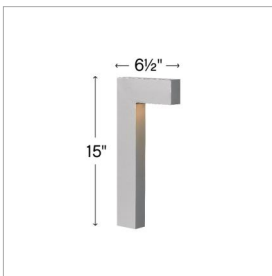

ATLANTIS

15014TT-LL

12V SMALL LED PATH LIGHT

Atlantis features a minimalist design with bold, clean lines to complement contemporary architecture with ultimate urban sophistication.

DETAILS	
FINISH:	Titanium
MATERIAL:	Aluminum
GLASS:	Etched Lens
DIMMABLE:	YES - WITH MLV ON TRANSFORMER PRIMARY

DIMENSIONS	
WIDTH:	6.5"
HEIGHT:	15.8"
DEPTH:	1.8
WEIGHT:	2lb

LIGHT SOURCE	
LIGHT SOURCE:	Socketed
LED NAME:	EA-LMW-1.5W
WATTAGE:	1-1.50w Mini Wedge LED *Included
VOLTAGE:	12v
VOLT AMPS:	2.5
LUMENS:	150
CRI:	80
INCANDESCENT EQUIVALENCY:	1 x 25w
DIMMABLE:	YES - WITH MLV ON TRANSFORMER PRIMARY
TRANSFORMER REQUIRED:	Yes

MOUNTING	
LEAD WIRE:	1 X 36"

SHIPPING	
CARTON LENGTH:	17.5
CARTON WIDTH:	8
CARTON HEIGHT:	4
CARTON WEIGHT:	2.5

PRODUCT DETAILS:

- Wet Rated
- LED Bulbs carry a 3-year limited warranty
- 12V systems with LED bulbs consume less energy leading to lower electricity bills and a reduced carbon footprint
- The Hinkley Home Automation App allows you to control your landscape lights anytime, anywhere. You can turn dimmers on/off and adjust sliding brightness settings remotely.
- Bold lines and a clean, minimalist style complement contemporary architecture
- A wiring kit and ground spike are supplied
- Add style and safety to outdoor walkways; place about 6 feet apart from one another