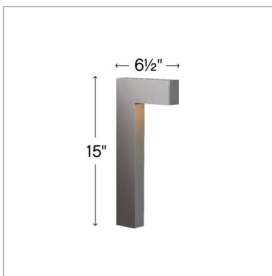

ATLANTIS

15014HE-LL

12V SMALL LED PATH LIGHT

Atlantis features a minimalist design with bold, clean lines to complement contemporary architecture with ultimate urban sophistication.

DETAILS	
FINISH:	Hematite
MATERIAL:	Aluminum
GLASS:	Etched Lens
DIMMABLE:	YES - WITH MLV ON TRANSFORMER PRIMARY

DIMENSIONS	
WIDTH:	6.5"
HEIGHT:	15.8"
DEPTH:	1.8
WEIGHT:	2lb

LIGHT SOURCE	
LIGHT SOURCE:	Socketed
LED NAME:	EA-LMW-1.5W
WATTAGE:	1-1.50w Mini Wedge LED *Included
VOLTAGE:	12v
VOLT AMPS:	2.5
LUMENS:	150
CRI:	80
INCANDESCENT EQUIVALENCY:	1 x 25w
DIMMABLE:	YES - WITH MLV ON TRANSFORMER PRIMARY
TRANSFORMER REQUIRED:	Yes

MOUNTING	
LEAD WIRE:	1 X 36"

SHIPPING	
CARTON LENGTH:	17.5
CARTON WIDTH:	8
CARTON HEIGHT:	4
CARTON WEIGHT:	2.5

PRODUCT DETAILS:

- Wet Rated
- LED Bulbs carry a 3-year limited warranty
- 12V systems with LED bulbs consume less energy leading to lower electricity bills and a reduced carbon footprint
- The Hinkley Home Automation App allows you to control your landscape lights anytime, anywhere. You can turn dimmers on/off and adjust sliding brightness settings remotely.
- Bold lines and a clean, minimalist style complement contemporary architecture
- A wiring kit and ground spike are supplied
- Add style and safety to outdoor walkways; place about 6 feet apart from one another

HINKLEY

HINKLEY
33000 Pin Oak Parkway
Avon Lake, OH 44012

PHONE: (440) 653-5500
Toll Free: 1 (800) 446-5539

hinkley.com