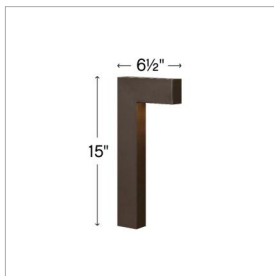

ATLANTIS

15014BZ-LL

12V SMALL LED PATH LIGHT

Atlantis features a minimalist design with bold, clean lines to complement contemporary architecture with ultimate urban sophistication.

DETAILS	
FINISH:	Bronze
MATERIAL:	Aluminum
GLASS:	Etched Lens
DIMMABLE:	YES - WITH MLV ON TRANSFORMER PRIMARY

DIMENSIONS	
WIDTH:	6.5"
HEIGHT:	15.8"
DEPTH:	1.8
WEIGHT:	2lb

LIGHT SOURCE	
LIGHT SOURCE:	Socketed
LED NAME:	EA-LMW-1.5W
WATTAGE:	1-1.50w Mini Wedge LED *Included
VOLTAGE:	12v
VOLT AMPS:	2.5
LUMENS:	150
CRI:	80
INCANDESCENT EQUIVALENCY:	1 x 25w
DIMMABLE:	YES - WITH MLV ON TRANSFORMER PRIMARY
TRANSFORMER REQUIRED:	Yes

MOUNTING	
LEAD WIRE:	1 X 36"

SHIPPING	
CARTON LENGTH:	17.5
CARTON WIDTH:	8
CARTON HEIGHT:	4
CARTON WEIGHT:	2.5

PRODUCT DETAILS:

- Wet Rated
- LED Bulbs carry a 3-year limited warranty
- 12V systems with LED bulbs consume less energy leading to lower electricity bills and a reduced carbon footprint
- The Hinkley Home Automation App allows you to control your landscape lights anytime, anywhere. You can turn dimmers on/off and adjust sliding brightness settings remotely.
- Bold lines and a clean, minimalist style complement contemporary architecture
- A wiring kit and ground spike are supplied
- Add style and safety to outdoor walkways; place about 6 feet apart from one another