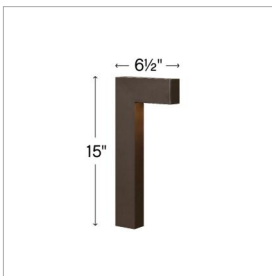

ATLANTIS

15014BZ-LL

12V SMALL LED PATH LIGHT

Atlantis features a minimalist design with bold, clean lines to complement contemporary architecture with ultimate urban sophistication.

DETAILS	
FINISH:	Bronze
MATERIAL:	Aluminum
GLASS:	Etched Lens
DIMMABLE:	YES - WITH MLV ON TRANSFORMER PRIMARY

DIMENSIONS	
WIDTH:	6.5"
HEIGHT:	15.8"
DEPTH:	1.8
WEIGHT:	2lb

LIGHT SOURCE	
LIGHT SOURCE:	Socketed
LED NAME:	EA-LMW-1.5W
WATTAGE:	1-1.50w Mini Wedge LED *Included
VOLTAGE:	12v
VOLT AMPS:	2.5
LUMENS:	150
CRI:	80
INCANDESCENT EQUIVALENCY:	1 x 25w
DIMMABLE:	YES - WITH MLV ON TRANSFORMER PRIMARY
TRANSFORMER REQUIRED:	Yes

MOUNTING	
LEAD WIRE:	1 X 36"

SHIPPING	
CARTON LENGTH:	17.5
CARTON WIDTH:	8
CARTON HEIGHT:	4
CARTON WEIGHT:	2.5

PRODUCT DETAILS:

- Wet Rated
- LED Bulbs carry a 3-year limited warranty
- 12V systems with LED bulbs consume less energy leading to lower electricity bills and a reduced carbon footprint
- The Hinkley Home Automation App allows you to control your landscape lights anytime, anywhere. You can turn dimmers on/off and adjust sliding brightness settings remotely.
- Bold lines and a clean, minimalist style complement contemporary architecture
- A wiring kit and ground spike are supplied
- Add style and safety to outdoor walkways; place about 6 feet apart from one another

HINKLEY

HINKLEY
33000 Pin Oak Parkway
Avon Lake, OH 44012

PHONE: (440) 653-5500
Toll Free: 1 (800) 446-5539

hinkley.com