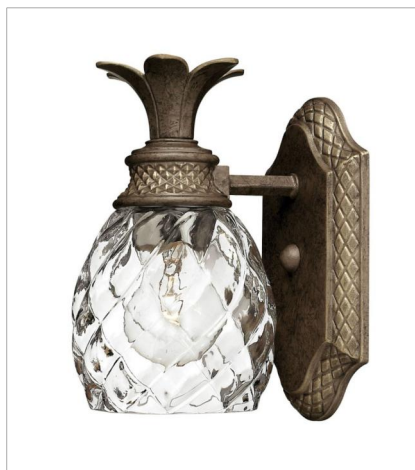

PLANTATION

A Hinkley classic, the ornate Plantation collection features exceptional pineapple shaped optic glass, durable aluminum construction and elaborate, decorative cast detailing to create a noble statement.

FINISH: Pearl Bronze
GLASS: Clear Optic, Inside Etched Amber Optic
SHADE: Ivory Silk

4140PZ
SINGLE LIGHT SCONCE
6" W, 14.5" H
Socketed
1-5w Cand. LED, 60w Equiv.

5310PZ
SINGLE LIGHT SCONCE
5" W, 8.8" H
Socketed
1-10w Med. LED, 100w Equiv.

4885PZ
MEDIUM SINGLE TIER
22.3" W, 24.5" H
Socketed
5-10w Med. LED, 75w Equiv.

4886PZ
LARGE SINGLE TIER
28" W, 33" H
Socketed
7-5w Cand. LED, 60w Equiv.

5317PZ
SMALL PENDANT
5" W, 8.3" H
Socketed
1-10w Med. LED, 100w Equiv.

FINISH: Pearl Bronze
GLASS: Clear Optic, Inside Etched
Amber Optic
SHADE: Ivory Silk

4881PZ
MEDIUM FLUSH MOUNT
16" W, 8.8" H
Socketed
3-10w Med. LED, 60w Equiv.

2120PZ
SMALL WALL MOUNT LANTERN
8" W, 21.3" H
Socketed
1-10w Med. LED, 75w Equiv.