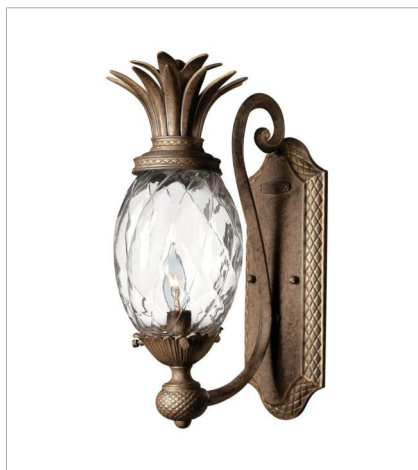

PLANTATION

A Hinkley classic, the ornate Plantation collection features exceptional pineapple shaped optic glass, durable aluminum construction and elaborate, decorative cast detailing to create a noble statement.

FINISH: Pearl Bronze
GLASS: Clear Optic, Inside Etched Amber Optic
SHADE: Ivory Silk

4140PZ
SINGLE LIGHT SCONCE
6" W, 14.5" H
Socketed
1-5w Cand. LED, 60w Equiv.

5310PZ
SINGLE LIGHT SCONCE
5" W, 8.8" H
Socketed
1-10w Med. LED, 100w Equiv.

4885PZ
MEDIUM SINGLE TIER
22.3" W, 24.5" H
Socketed
5-10w Med. LED, 75w Equiv.

4886PZ
LARGE SINGLE TIER
28" W, 33" H
Socketed
7-5w Cand. LED, 60w Equiv.

5317PZ
SMALL PENDANT
5" W, 8.3" H
Socketed
1-10w Med. LED, 100w Equiv.

FINISH: Pearl Bronze
GLASS: Clear Optic, Inside Etched
Amber Optic
SHADE: Ivory Silk

4881PZ
MEDIUM FLUSH MOUNT
16" W, 8.8" H
Socketed
3-10w Med. LED, 60w Equiv.

2120PZ
SMALL WALL MOUNT LANTERN
8" W, 21.3" H
Socketed
1-10w Med. LED, 75w Equiv.