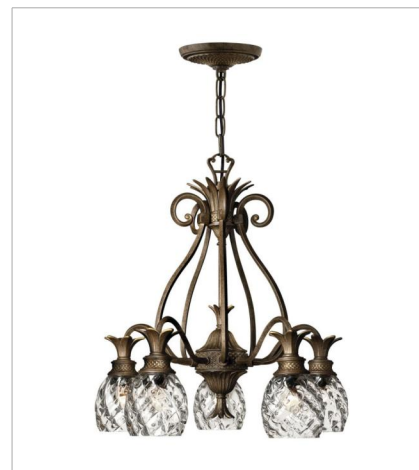

PLANTATION

A Hinkley classic, the ornate Plantation collection features exceptional pineapple shaped optic glass, durable aluminum construction and elaborate, decorative cast detailing to create a noble statement.

FINISH: Pearl Bronze
GLASS: Clear Optic, Inside Etched Amber Optic
SHADE: Ivory Silk

4140PZ
SINGLE LIGHT SCONCE
6" W, 14.5" H
Socketed
1-5w Cand. LED, 60w Equiv.

5310PZ
SINGLE LIGHT SCONCE
5" W, 8.8" H
Socketed
1-10w Med. LED, 100w Equiv.

4885PZ
MEDIUM SINGLE TIER
22.3" W, 24.5" H
Socketed
5-10w Med. LED, 75w Equiv.

4886PZ
LARGE SINGLE TIER
28" W, 33" H
Socketed
7-5w Cand. LED, 60w Equiv.

5317PZ
SMALL PENDANT
5" W, 8.3" H
Socketed
1-10w Med. LED, 100w Equiv.

FINISH: Pearl Bronze
GLASS: Clear Optic, Inside Etched
Amber Optic
SHADE: Ivory Silk

4881PZ
MEDIUM FLUSH MOUNT
16" W, 8.8" H
Socketed
3-10w Med. LED, 60w Equiv.

2120PZ
SMALL WALL MOUNT LANTERN
8" W, 21.3" H
Socketed
1-10w Med. LED, 75w Equiv.