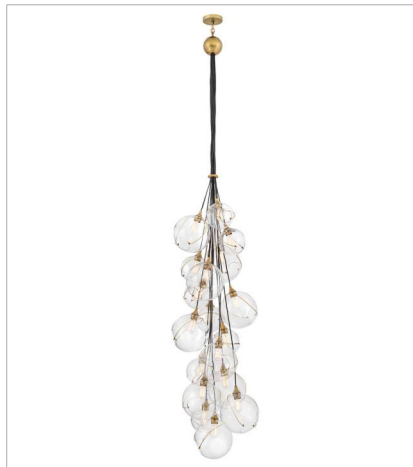

30309HBR
DOUBLE XL MULTI TIER CHANDE...
39" W, 125" H
Socketed
18-10w Med. LED, 60w Equiv.