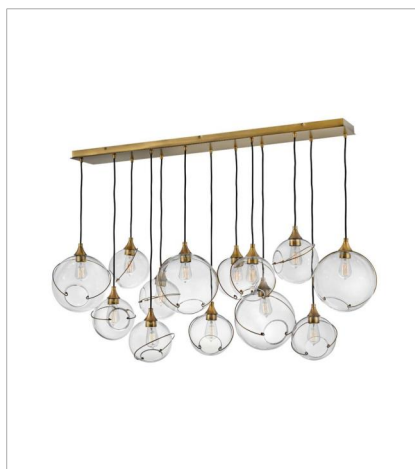

SKYE

lisa mcdennon
COLLECTION

Mesmerizingly asymmetrical with a bohemian, midcentury modern flair, Skye showcases stunning globes of clear or cased opal glass with off-center openings. Slender rings and delicate details in Heritage Brass or Black finishes pull the look together, while adjustable wires allow you to create the perfect look for your space.

FINISH: Heritage Brass
GLASS: Clear, Cased Opal

30303HBR
SMALL PENDANT
10.8" W, 12.8" H
Socketed
1-10w Med. LED, 100w Equiv.

30303HBR-CO
SMALL PENDANT
10.8" W, 12.8" H
Socketed
1-10w Med. LED, 100w Equiv.

30304HBR
LARGE THREE LIGHT PENDANT
18.3" W, 36.5" H
Socketed
3-10w Med. LED, 100w Equiv.

30304HBR-CO
LARGE THREE LIGHT PENDANT
18.3" W, 36.5" H
Socketed
3-10w Med. LED, 100w Equiv.

30305HBR
LARGE THIRTEEN LIGHT LINEAR
60.3" W, 24.3" H
Socketed
13-10w Med. LED, 60w Equiv.

SKYE

Mesmerizingly asymmetrical with a bohemian, midcentury modern flair, Skye showcases stunning globes of clear or cased opal glass with off-center openings. Slender rings and delicate details in Heritage Brass or Black finishes pull the look together, while adjustable wires allow you to create the perfect look for your space.