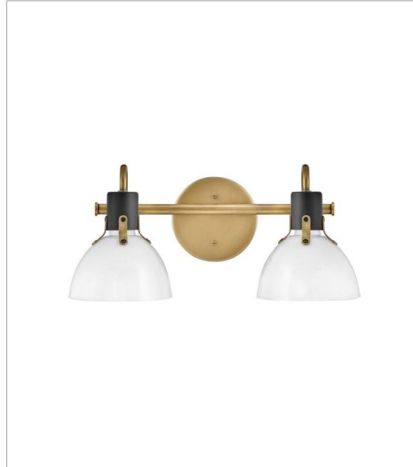

ARGO

Argo is brilliantly basic in design but has all the right details to make it shine. The smooth lines of its dome have a vintage, industrial feel, but modern updates make Argo contemporary. Heavy straps and decorative screws secure the dome to the cap in this clean and stylish profile.

FINISH: Heritage Brass with Black accents, Heritage Brass
GLASS: Cased Opal

51110HB
SMALL SINGLE LIGHT VANITY
6" W, 7.8" H
Socketed
1-12w Med. LED, 100w Equiv.

51112HB
SMALL TWO LIGHT VANITY
18" W, 7.5" H
Socketed
2-12w Med. LED, 100w Equiv.

51113HB
MEDIUM THREE LIGHT VANITY
24.5" W, 7.5" H
Socketed
3-12w Med. LED, 100w Equiv.

3483HB
LARGE PENDANT
20" W, 17" H
Socketed
1-6.50w GU10 LED *Included

3487HB
MEDIUM PENDANT
14" W, 12.3" H
Socketed
1-6.50w GU10 LED *Included