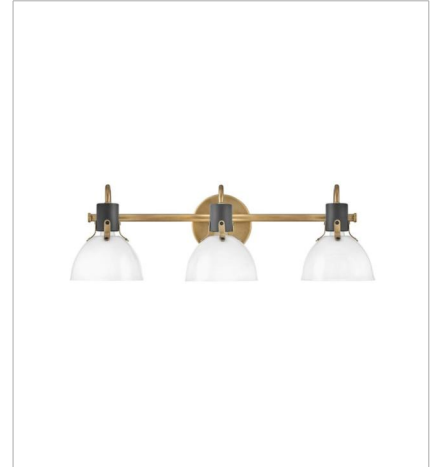

ARGO

Argo is brilliantly basic in design but has all the right details to make it shine. The smooth lines of its dome have a vintage, industrial feel, but modern updates make Argo contemporary. Heavy straps and decorative screws secure the dome to the cap in this clean and stylish profile.

FINISH: Heritage Brass with Black accents, Heritage Brass
GLASS: Cased Opal

51110HB
SMALL SINGLE LIGHT VANITY
6" W, 7.8" H
Socketed
1-12w Med. LED, 100w Equiv.

51112HB
SMALL TWO LIGHT VANITY
18" W, 7.5" H
Socketed
2-12w Med. LED, 100w Equiv.

51113HB
MEDIUM THREE LIGHT VANITY
24.5" W, 7.5" H
Socketed
3-12w Med. LED, 100w Equiv.

3483HB
LARGE PENDANT
20" W, 17" H
Socketed
1-6.50w GU10 LED *Included

3487HB
MEDIUM PENDANT
14" W, 12.3" H
Socketed
1-6.50w GU10 LED *Included