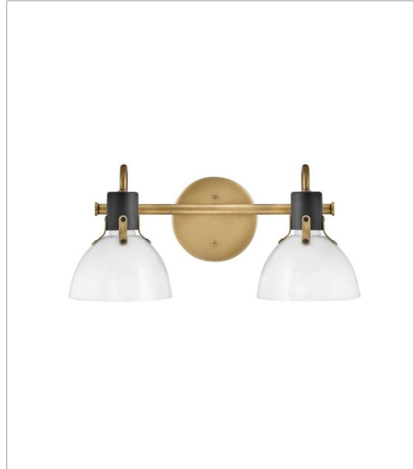

# ARGO

Argo is brilliantly basic in design but has all the right details to make it shine. The smooth lines of its dome have a vintage, industrial feel, but modern updates make Argo contemporary. Heavy straps and decorative screws secure the dome to the cap in this clean and stylish profile.

**FINISH:** Heritage Brass with Black accents, Heritage Brass  
**GLASS:** Cased Opal

**51110HB**  
SMALL SINGLE LIGHT VANITY  
6" W, 7.8" H  
Socketed  
1-12w Med. LED, 100w Equiv.

**51112HB**  
SMALL TWO LIGHT VANITY  
18" W, 7.5" H  
Socketed  
2-12w Med. LED, 100w Equiv.

**51113HB**  
MEDIUM THREE LIGHT VANITY  
24.5" W, 7.5" H  
Socketed  
3-12w Med. LED, 100w Equiv.

**3483HB**  
LARGE PENDANT  
20" W, 17" H  
Socketed  
1-6.50w GU10 LED \*Included

**3487HB**  
MEDIUM PENDANT  
14" W, 12.3" H  
Socketed  
1-6.50w GU10 LED \*Included