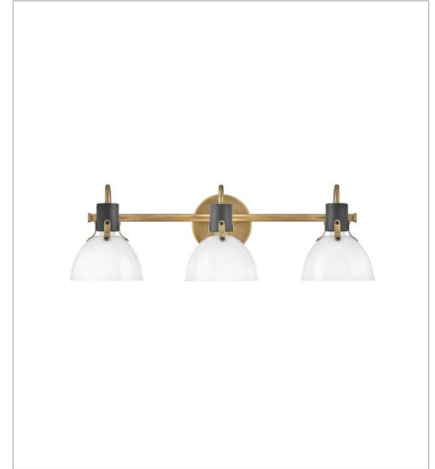

# ARGO

Argo is brilliantly basic in design but has all the right details to make it shine. The smooth lines of its dome have a vintage, industrial feel, but modern updates make Argo contemporary. Heavy straps and decorative screws secure the dome to the cap in this clean and stylish profile.

**FINISH:** Heritage Brass with Black accents, Heritage Brass  
**GLASS:** Cased Opal

**51110HB**  
SMALL SINGLE LIGHT VANITY  
6" W, 7.8" H  
Socketed  
1-12w Med. LED, 100w Equiv.

**51112HB**  
SMALL TWO LIGHT VANITY  
18" W, 7.5" H  
Socketed  
2-12w Med. LED, 100w Equiv.

**51113HB**  
MEDIUM THREE LIGHT VANITY  
24.5" W, 7.5" H  
Socketed  
3-12w Med. LED, 100w Equiv.

**3483HB**  
LARGE PENDANT  
20" W, 17" H  
Socketed  
1-6.50w GU10 LED \*Included

**3487HB**  
MEDIUM PENDANT  
14" W, 12.3" H  
Socketed  
1-6.50w GU10 LED \*Included