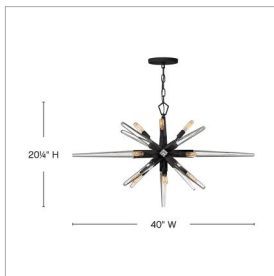

### MEDIUM TWELVE LIGHT LINEAR

Ariel takes a fresh approach to the classic midcentury modern starburst shape. Reinterpreted with a sleek, minimalist profile in a jet-Black finish, Ariel adds an unexpected dash of elegance with the addition of sophisticated crystal spires.

DETAILS	
FINISH:	Black
MATERIAL:	Steel
SLOPE DEGREE:	90
DIMMABLE:	YES - WITH DIMMABLE LAMP (NOT INCLUDED)

DIMENSIONS	
WIDTH:	40"
HEIGHT:	20.3"
DEPTH:	26
WEIGHT:	3.4lb

LIGHT SOURCE	
LIGHT SOURCE:	Socketed
WATTAGE:	12-5w Cand. LED, 60w Equiv.
VOLTAGE:	120v

MOUNTING	
CANOPY:	6.5" Dia.
LEAD WIRE:	1 X 144"

SHIPPING	
CARTON LENGTH:	21.5
CARTON WIDTH:	12.5
CARTON HEIGHT:	19.5
CARTON WEIGHT:	19