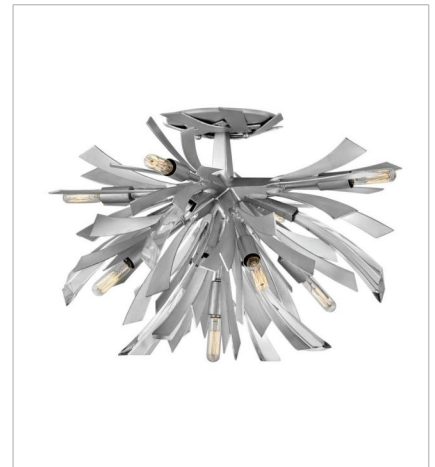

VIDA

Vida's modern design bursts with a flourishing style that is both highly dramatic and finely sculpted. A statement piece with crystal accents and unique canopy detailing, Vida injects a thrilling dash of contemporary inspiration to its surroundings.

FINISH: Glacial

FR40904GG
MEDIUM ORB
22" W, 26" H
Socketed
13-5w Cand. LED, 60w Equiv.

FR40905GG
LARGE ORB
36" W, 42" H
Socketed
13-5w Cand. LED, 60w Equiv.

FR40906GG
MEDIUM SINGLE TIER PENDANT
36" W, 27.8" H
Socketed
13-5w Cand. LED, 60w Equiv.

FR40907GG
MEDIUM ORB CHANDELIER
24" W, 50" H
Socketed
19-5w Cand. LED, 60w Equiv.

FR40909GG
MULTI TIER
34" W, 37.3" H
Socketed
12-5w Cand. LED, 60w Equiv.

FR40903GG
MEDIUM SEMI-FLUSH MOUNT
24" W, 14.5" H
Socketed
9-5w Cand. LED, 60w Equiv.