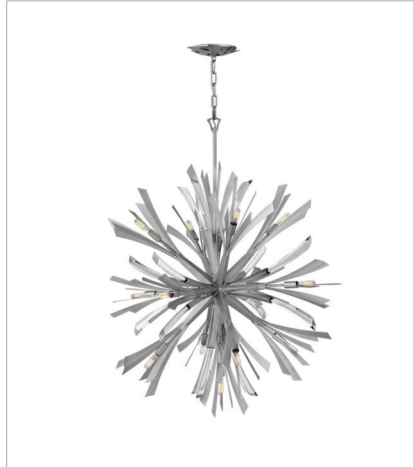

VIDA

Vida's modern design bursts with a flourishing style that is both highly dramatic and finely sculpted. A statement piece with crystal accents and unique canopy detailing, Vida injects a thrilling dash of contemporary inspiration to its surroundings.

FINISH: Glacial

FR40904GG
MEDIUM ORB
22" W, 26" H
Socketed
13-5w Cand. LED, 60w Equiv.

FR40905GG
LARGE ORB
36" W, 42" H
Socketed
13-5w Cand. LED, 60w Equiv.

FR40906GG
MEDIUM SINGLE TIER PENDANT
36" W, 27.8" H
Socketed
13-5w Cand. LED, 60w Equiv.

FR40907GG
MEDIUM ORB CHANDELIER
24" W, 50" H
Socketed
19-5w Cand. LED, 60w Equiv.

FR40909GG
MULTI TIER
34" W, 37.3" H
Socketed
12-5w Cand. LED, 60w Equiv.

FR40903GG
MEDIUM SEMI-FLUSH MOUNT
24" W, 14.5" H
Socketed
9-5w Cand. LED, 60w Equiv.