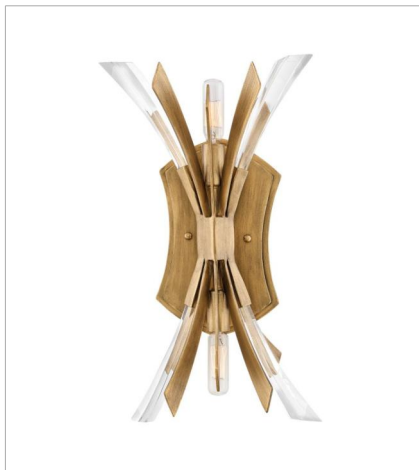

VIDA

Vida's modern design bursts with a flourishing style that is both highly dramatic and finely sculpted. A statement piece with crystal accents and unique canopy detailing, Vida injects a thrilling dash of contemporary inspiration to its surroundings.

FINISH: Burnished Gold

FR40902BNG
TWO LIGHT SCONCE
9" W, 17.3" H
Socketed
2-5w Cand. LED, 60w Equiv.

FR40904BNG
MEDIUM ORB
22" W, 26" H
Socketed
13-5w Cand. LED, 60w Equiv.

FR40905BNG
LARGE ORB
36" W, 42" H
Socketed
13-5w Cand. LED, 60w Equiv.

FR40906BNG
MEDIUM SINGLE TIER PENDANT
36" W, 27.8" H
Socketed
13-5w Cand. LED, 60w Equiv.

FR40907BNG
MEDIUM ORB CHANDELIER
24" W, 50" H
Socketed
19-5w Cand. LED, 60w Equiv.

FR40908BNG
MEDIUM SINGLE TIER
29.3" W, 25" H
Socketed
6-5w Cand. LED, 60w Equiv.

FINISH: Burnished Gold

FR40903BNG

MEDIUM SEMI-FLUSH MOUNT

24" W, 14.5" H

Socketed

9-5w Cand. LED, 60w Equiv.

HINKLEY

HINKLEY
33000 Pin Oak Parkway
Avon Lake, OH 44012