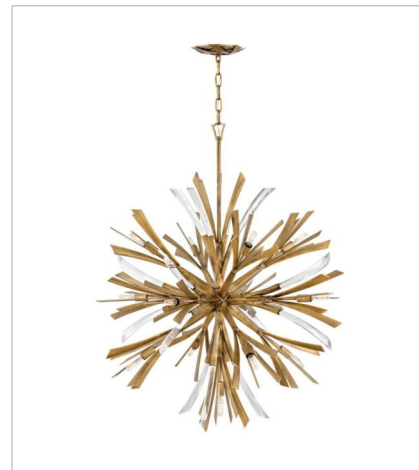

VIDA

Vida's modern design bursts with a flourishing style that is both highly dramatic and finely sculpted. A statement piece with crystal accents and unique canopy detailing, Vida injects a thrilling dash of contemporary inspiration to its surroundings.

FINISH: Burnished Gold

FR40902BNG
TWO LIGHT SCONCE
9" W, 17.3" H
Socketed
2-5w Cand. LED, 60w Equiv.

FR40904BNG
MEDIUM ORB
22" W, 26" H
Socketed
13-5w Cand. LED, 60w Equiv.

FR40905BNG
LARGE ORB
36" W, 42" H
Socketed
13-5w Cand. LED, 60w Equiv.

FR40906BNG
MEDIUM SINGLE TIER PENDANT
36" W, 27.8" H
Socketed
13-5w Cand. LED, 60w Equiv.

FR40907BNG
MEDIUM ORB CHANDELIER
24" W, 50" H
Socketed
19-5w Cand. LED, 60w Equiv.

FR40908BNG
MEDIUM SINGLE TIER
29.3" W, 25" H
Socketed
6-5w Cand. LED, 60w Equiv.

FINISH: Burnished Gold

FR40903BNG

MEDIUM SEMI-FLUSH MOUNT

24" W, 14.5" H

Socketed

9-5w Cand. LED, 60w Equiv.

HINKLEY

HINKLEY
33000 Pin Oak Parkway
Avon Lake, OH 44012