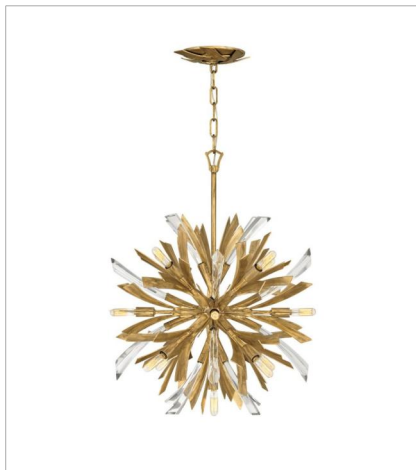

VIDA

Vida's modern design bursts with a flourishing style that is both highly dramatic and finely sculpted. A statement piece with crystal accents and unique canopy detailing, Vida injects a thrilling dash of contemporary inspiration to its surroundings.

FINISH: Burnished Gold

FR40902BNG
TWO LIGHT SCONCE
9" W, 17.3" H
Socketed
2-5w Cand. LED, 60w Equiv.

FR40904BNG
MEDIUM ORB
22" W, 26" H
Socketed
13-5w Cand. LED, 60w Equiv.

FR40905BNG
LARGE ORB
36" W, 42" H
Socketed
13-5w Cand. LED, 60w Equiv.

FR40906BNG
MEDIUM SINGLE TIER PENDANT
36" W, 27.8" H
Socketed
13-5w Cand. LED, 60w Equiv.

FR40907BNG
MEDIUM ORB CHANDELIER
24" W, 50" H
Socketed
19-5w Cand. LED, 60w Equiv.

FR40908BNG
MEDIUM SINGLE TIER
29.3" W, 25" H
Socketed
6-5w Cand. LED, 60w Equiv.

FINISH: Burnished Gold

FR40903BNG

MEDIUM SEMI-FLUSH MOUNT

24" W, 14.5" H

Socketed

9-5w Cand. LED, 60w Equiv.

HINKLEY

HINKLEY
33000 Pin Oak Parkway
Avon Lake, OH 44012