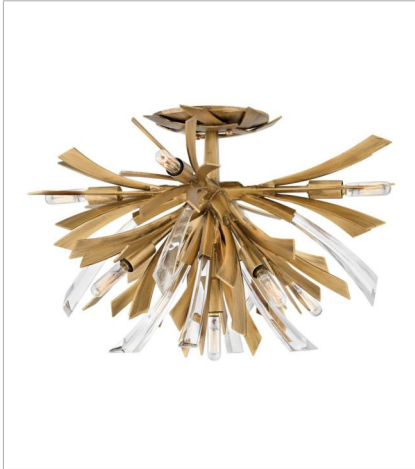

VIDA

Vida's modern design bursts with a flourishing style that is both highly dramatic and finely sculpted. A statement piece with crystal accents and unique canopy detailing, Vida injects a thrilling dash of contemporary inspiration to its surroundings.

FINISH: Burnished Gold

FR40902BNG
TWO LIGHT SCONCE
9" W, 17.3" H
Socketed
2-5w Cand. LED, 60w Equiv.

FR40904BNG
MEDIUM ORB
22" W, 26" H
Socketed
13-5w Cand. LED, 60w Equiv.

FR40905BNG
LARGE ORB
36" W, 42" H
Socketed
13-5w Cand. LED, 60w Equiv.

FR40906BNG
MEDIUM SINGLE TIER PENDANT
36" W, 27.8" H
Socketed
13-5w Cand. LED, 60w Equiv.

FR40907BNG
MEDIUM ORB CHANDELIER
24" W, 50" H
Socketed
19-5w Cand. LED, 60w Equiv.

FR40908BNG
MEDIUM SINGLE TIER
29.3" W, 25" H
Socketed
6-5w Cand. LED, 60w Equiv.

FINISH: Burnished Gold

FR40903BNG

MEDIUM SEMI-FLUSH MOUNT

24" W, 14.5" H

Socketed

9-5w Cand. LED, 60w Equiv.

HINKLEY

HINKLEY
33000 Pin Oak Parkway
Avon Lake, OH 44012