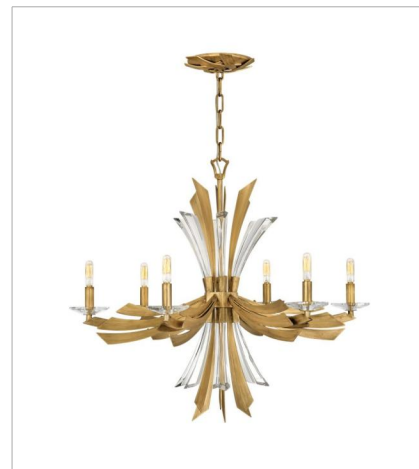

VIDA

Vida's modern design bursts with a flourishing style that is both highly dramatic and finely sculpted. A statement piece with crystal accents and unique canopy detailing, Vida injects a thrilling dash of contemporary inspiration to its surroundings.

FINISH: Burnished Gold

FR40902BNG
TWO LIGHT SCONCE
9" W, 17.3" H
Socketed
2-5w Cand. LED, 60w Equiv.

FR40904BNG
MEDIUM ORB
22" W, 26" H
Socketed
13-5w Cand. LED, 60w Equiv.

FR40905BNG
LARGE ORB
36" W, 42" H
Socketed
13-5w Cand. LED, 60w Equiv.

FR40906BNG
MEDIUM SINGLE TIER PENDANT
36" W, 27.8" H
Socketed
13-5w Cand. LED, 60w Equiv.

FR40907BNG
MEDIUM ORB CHANDELIER
24" W, 50" H
Socketed
19-5w Cand. LED, 60w Equiv.

FR40908BNG
MEDIUM SINGLE TIER
29.3" W, 25" H
Socketed
6-5w Cand. LED, 60w Equiv.

FINISH: Burnished Gold

FR40903BNG

MEDIUM SEMI-FLUSH MOUNT

24" W, 14.5" H

Socketed

9-5w Cand. LED, 60w Equiv.

HINKLEY

HINKLEY
33000 Pin Oak Parkway
Avon Lake, OH 44012