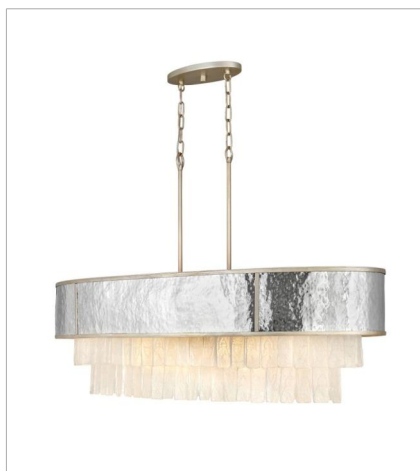

REVERIE

Reverie features a fanciful combination of finishes and shapes to create an opulent transitional silhouette. The robust, hammered stainless steel drum encompasses the textured crystal accents, which create a stunning profile from below. Metal binding adds an artisan touch that completes the look.

FINISH: Champagne Gold
GLASS: Textured Crystal
SHADE: Hammered Stainless Steel

FR32705CPG
MEDIUM MULTI TIER CHANDELIER
32" W, 35.3" H
Socketed
12-5w Cand. LED, 60w Equiv.

FR32706CPG
MEDIUM DRUM
26" W, 26" H
Socketed
8-5w Cand. LED, 60w Equiv.

FR32708CPG
LARGE DRUM
36" W, 26" H
Socketed
8-5w Cand. LED, 60w Equiv.

FR32709CPG
TEN LIGHT LINEAR
43.3" W, 26" H
Socketed
10-5w Cand. LED, 60w Equiv.

FR32703CPG
LARGE CONVERTIBLE PENDANT
20" W, 11.8" H
Socketed
4-5w Cand. LED, 60w Equiv.