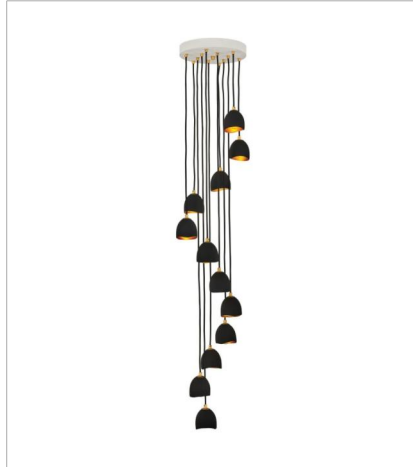

NULA

lisa mcdennon
COLLECTION

Nula is a work of art. A juxtaposition of industrial elements and organic influencers transmutes simplicity into decadence. Pairing a dense Shell Black or Shell White exterior with a gleaming, gold leaf interior elicits a dramatic effect. Several designs offer flexibility to customize for unique installations.

FINISH: Shell Black with Gold Leaf accents

35906SHB
LARGE SINGLE TIER
26" W, 45" H
Socketed
15-5w Cand. LED, 60w Equiv.

35908SHB
LARGE MULTI TIER
18.5" W, 58" H
Socketed
12-5w Cand. LED, 60w Equiv.

35909SHB
MEDIUM FOURTEEN LIGHT LINEAR
48.5" W, 46" H
Socketed
14-5w Cand. LED, 60w Equiv.