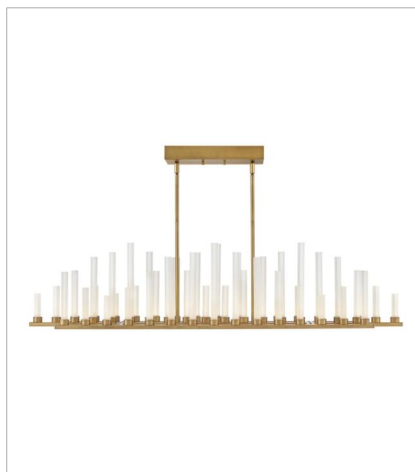

TRINITY

This stunning silhouette suggests rows of candles burning at different rates as in days of old, yet Trinity is modern in every aspect. Each frosted glass column is evenly lit with integrated LED, producing multiple points of light in undulating fashion along the Polished Nickel or Heritage Brass frame. The effect is breathtaking, unexpected and completely spectacular.

FINISH: Heritage Brass
GLASS: Frosted

FR46102HBR
LARGE LED SCONCE
5.5" W, 22" H
Integrated LED
12-1w LED *Included

FR46108HBR
LED LINEAR
48" W, 10.8" H
Integrated LED
50-1w LED *Included