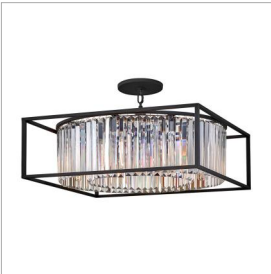

GIADA

4555BK

MEDIUM CONVERTIBLE DRUM CHANDELIER

Giada is a contemporary chandelier collection with stunning crystal prisms set within a frame of Black to create a seamless, sparkling, jewelry-like effect.

DETAILS	
FINISH:	Black
MATERIAL:	Steel
SLOPE DEGREE:	90
DIMMABLE:	YES - WITH DIMMABLE LAMP (NOT INCLUDED)

DIMENSIONS	
WIDTH:	24"
HEIGHT:	13"
WEIGHT:	45.5lb

LIGHT SOURCE	
LIGHT SOURCE:	Socketed
WATTAGE:	8-14w Med. LED, 100w Equiv.
VOLTAGE:	120v

MOUNTING	
CANOPY:	6.5" Dia.
LEAD WIRE:	1 X 120"
MAX HEIGHT:	47.5

SHIPPING	
CARTON LENGTH:	27.5
CARTON WIDTH:	27.5
CARTON HEIGHT:	17.5
CARTON WEIGHT:	53

PRODUCT DETAILS:

- Dry Rated
- Includes (1) 6" stem and (2) 12" stems to customize hanging height
- Can be hung on a sloped ceiling
- Convertible design can be hung as a chandelier or semi-flush mount
- Fixture exceeds 50 lbs and must be supported independently of the outlet box
- Striking and glamorous silhouette with luxe details and a rich finish that makes a dramatic statement
- Minimum height when mounted as a semi-flush is 17.5"
- Convertible design can be hung as a pendant or semi-flush mount