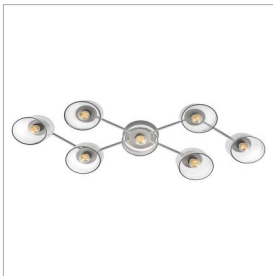

AXEL

4513BN

LARGE ADJUSTABLE SEMI-FLUSH MOUNT

Practicality never looked so sleek! Mounted to the ceiling, Axel's low profile makes it the perfect solution for low ceilings in need of enhanced lighting. Axel is available in multiple finish options.

DETAILS	
FINISH:	Brushed Nickel
MATERIAL:	Steel
GLASS:	Clear
DIMMABLE:	YES - WITH DIMMABLE LAMP (NOT INCLUDED)

DIMENSIONS	
WIDTH:	58.8"
HEIGHT:	12.5"
DEPTH:	27.5
WEIGHT:	22.8lb

LIGHT SOURCE	
LIGHT SOURCE:	Socketed
WATTAGE:	7-10w Med. LED, 60w Equiv.
VOLTAGE:	120v

MOUNTING	
CANOPY:	6.25" Dia.

SHIPPING	
CARTON LENGTH:	29
CARTON WIDTH:	18
CARTON HEIGHT:	19
CARTON WEIGHT:	29.8

PRODUCT DETAILS:

- Dry Rated
- All dimensions listed are as shown
- Merging the best of traditional and modern elements with a sophisticated and streamlined look