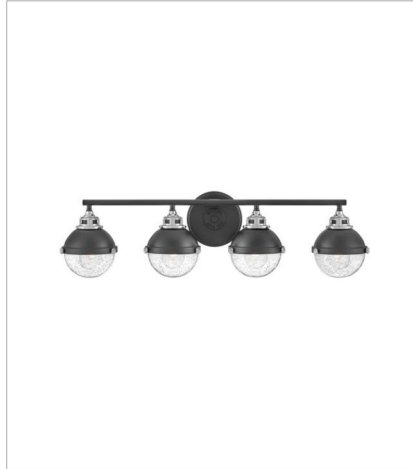

5174BK-CM
LARGE FOUR LIGHT VANITY
32" W, 8.8" H
Socketed
4-8w Med. LED, 100w Equiv.