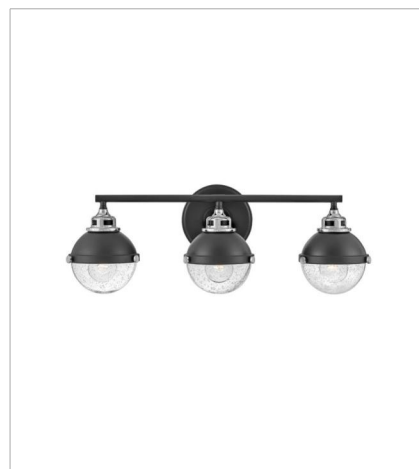

# FLETCHER

Fletcher's chic vibe transcends style boundaries. A seamless dome shade features a cast-fitter and an elegant capture ring that secures the clear seeded glass with decorative cast knobs. Spanning vintage to industrial, classic to transitional, Fletcher seamlessly unifies any decor declaration.

**FINISH:** Black with Heritage Brass accents, Black with Chrome accents  
**GLASS:** Clear Seedy

**5170BK**  
SMALL SINGLE LIGHT VANITY  
6.3" W, 8.5" H  
Socketed  
1-8w Med. LED, 100w Equiv.

**5170BK-CM**  
SMALL SINGLE LIGHT VANITY  
6.3" W, 8.5" H  
Socketed  
1-8w Med. LED, 100w Equiv.

**5172BK**  
SMALL TWO LIGHT VANITY  
16" W, 8.8" H  
Socketed  
2-8w Med. LED, 100w Equiv.

**5172BK-CM**  
SMALL TWO LIGHT VANITY  
16" W, 8.8" H  
Socketed  
2-8w Med. LED, 100w Equiv.

**5173BK**  
MEDIUM THREE LIGHT VANITY  
25" W, 8.8" H  
Socketed  
3-8w Med. LED, 100w Equiv.

# FLETCHER

Fletcher's chic vibe transcends style boundaries. A seamless dome shade features a cast-fitter and an elegant capture ring that secures the clear seedy glass with decorative cast knobs. Spanning vintage to industrial, classic to transitional, Fletcher seamlessly unifies any decor declaration.