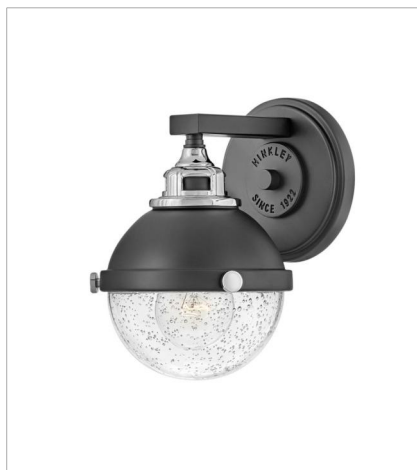

# FLETCHER

Fletcher's chic vibe transcends style boundaries. A seamless dome shade features a cast-fitter and an elegant capture ring that secures the clear seeded glass with decorative cast knobs. Spanning vintage to industrial, classic to transitional, Fletcher seamlessly unifies any decor declaration.

**FINISH:** Black with Heritage Brass accents, Black with Chrome accents  
**GLASS:** Clear Seedy

**5170BK**  
SMALL SINGLE LIGHT VANITY  
6.3" W, 8.5" H  
Socketed  
1-8w Med. LED, 100w Equiv.

**5170BK-CM**  
SMALL SINGLE LIGHT VANITY  
6.3" W, 8.5" H  
Socketed  
1-8w Med. LED, 100w Equiv.

**5173BK-CM**  
MEDIUM THREE LIGHT VANITY  
25" W, 8.8" H  
Socketed  
3-8w Med. LED, 100w Equiv.

# FLETCHER

Fletcher's chic vibe transcends style boundaries. A seamless dome shade features a cast-fitter and an elegant capture ring that secures the clear seedy glass with decorative cast knobs. Spanning vintage to industrial, classic to transitional, Fletcher seamlessly unifies any decor declaration.