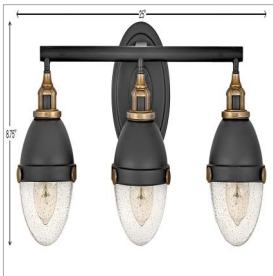

FLETCHER

5173BK

MEDIUM THREE LIGHT VANITY

Fletcher's chic vibe transcends style boundaries. A seamless dome shade features a cast-fitter and an elegant capture ring that secures the clear seedy glass with decorative cast knobs. Spanning vintage to industrial, classic to transitional, Fletcher seamlessly unifies any decor declaration.

DETAILS

FINISH:	Black
MATERIAL:	Steel
GLASS:	Clear Seedy
DIMMABLE:	YES - WITH DIMMABLE LAMP (NOT INCLUDED)

DIMENSIONS

WIDTH:	25"
HEIGHT:	8.8"
WEIGHT:	5.5lb
BACK PLATE:	6" Dia.
EXTENSION:	7.5"
TOP TO OUTLET:	3"

LIGHT SOURCE

LIGHT SOURCE:	Socketed
WATTAGE:	3-8w Med. LED, 100w Equiv.
VOLTAGE:	120v

SHIPPING

CARTON LENGTH:	27.3
CARTON WIDTH:	10
CARTON HEIGHT:	12
CARTON WEIGHT:	8

PRODUCT DETAILS:

- Classic, elegant lines and timeless details enhance a traditional space
- This fixture can be mounted either up or down to best fit your space
- Damp Rated