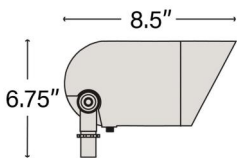

ACCENT SPOT LIGHT

54000BZ

120V SPOT LIGHT SMALL

A wiring kit is supplied.

DETAILS	
FINISH:	Bronze
MATERIAL:	Aluminum
GLASS:	Convex Clear Tempered
DIMMABLE:	YES - WITH DIMMABLE LAMP (NOT INCLUDED)

DIMENSIONS	
WIDTH:	8.5"
HEIGHT:	6.8"
DEPTH:	3.8
WEIGHT:	2lb

LIGHT SOURCE	
LIGHT SOURCE:	Socketed
WATTAGE:	1-8w Med. LED, 75w Equiv.
VOLTAGE:	120v

MOUNTING	
LEAD WIRE:	1 X 8"

SHIPPING	
CARTON LENGTH:	8.5
CARTON WIDTH:	5
CARTON HEIGHT:	4.5
CARTON WEIGHT:	2

PRODUCT DETAILS: