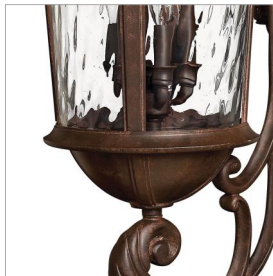

WINDSOR

1929RK

DOUBLE XL WALL MOUNT LANTERN

Windsor combines elegant details and decorative cast detailing into its cast aluminum construction. The River Rock finish and clear water glass add to its majestic style.

DETAILS	
FINISH:	River Rock
MATERIAL:	Aluminum
GLASS:	Clear Water Glass
DIMMABLE:	YES - WITH DIMMABLE LAMP (NOT INCLUDED)

DIMENSIONS	
WIDTH:	14"
HEIGHT:	42"
WEIGHT:	31lb
BACK PLATE:	6.25"W X 17"H
EXTENSION:	17"
TOP TO OUTLET:	19.5"

LIGHT SOURCE	
LIGHT SOURCE:	Socketed
WATTAGE:	6-5w Cand. LED, 40w Equiv.
VOLTAGE:	120v

SHIPPING	
CARTON LENGTH:	21.5
CARTON WIDTH:	17.7
CARTON HEIGHT:	58.1
CARTON WEIGHT:	45.1

PRODUCT DETAILS:

- Aluminum material ensures this piece can withstand strenuous outdoor conditions
- Part of the Estate Series, a comprehensive breadth of fixtures, thoughtfully selected to meet the diverse needs of expansive estates
- Wet Rated
- Mounted at a point of entry, wall mount lights provide safety and security with a welcoming element
- Classic lines and heritage details complement traditional architecture
- Outdoor finishes carry a 2-year warranty